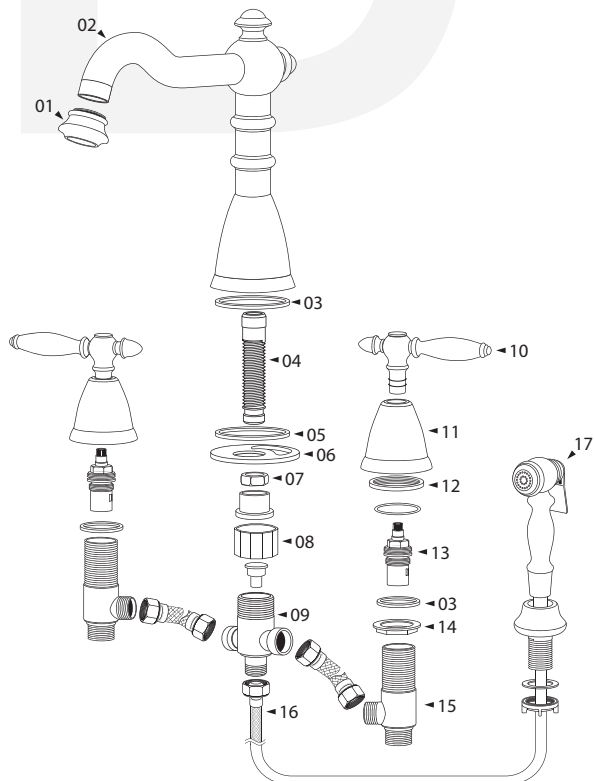

WIDE SPREAD KITCHEN FAUCET- Two Handle Kitchen WYKTxxBL/ WYKTSxxBL

Description

- 8" wide spread kitchen faucet "Wyndamere style"
- Rotating brass spout
- Ceramic disc cartridges
- Solid brass construction

Please add finish code when placing order for parts with using following finish code table. For example J handle in Chrome will be BJ-01, BJ-12 for Satin Nickel.

BREAK DOWN Component Parts List

#	Part Name	QTY
01	AERATOR	1
02	SPOUT / BODY	1
03	PACKING	1
04	OUTLET	1
05	RUBBER WASHER	1
06	METAL WASHER	1
07	NUT	1
08	ADAPTOR	1
09	T-CONNECTOR	1
10	HADNLE	2
11	HANDLE BASE	2
12	PACKING	2
13	CARTRIGDE	2
14	LOCK NUT	2
15	VALVE	2
16	HOSE	1
17	SIDE SPRAYER	1