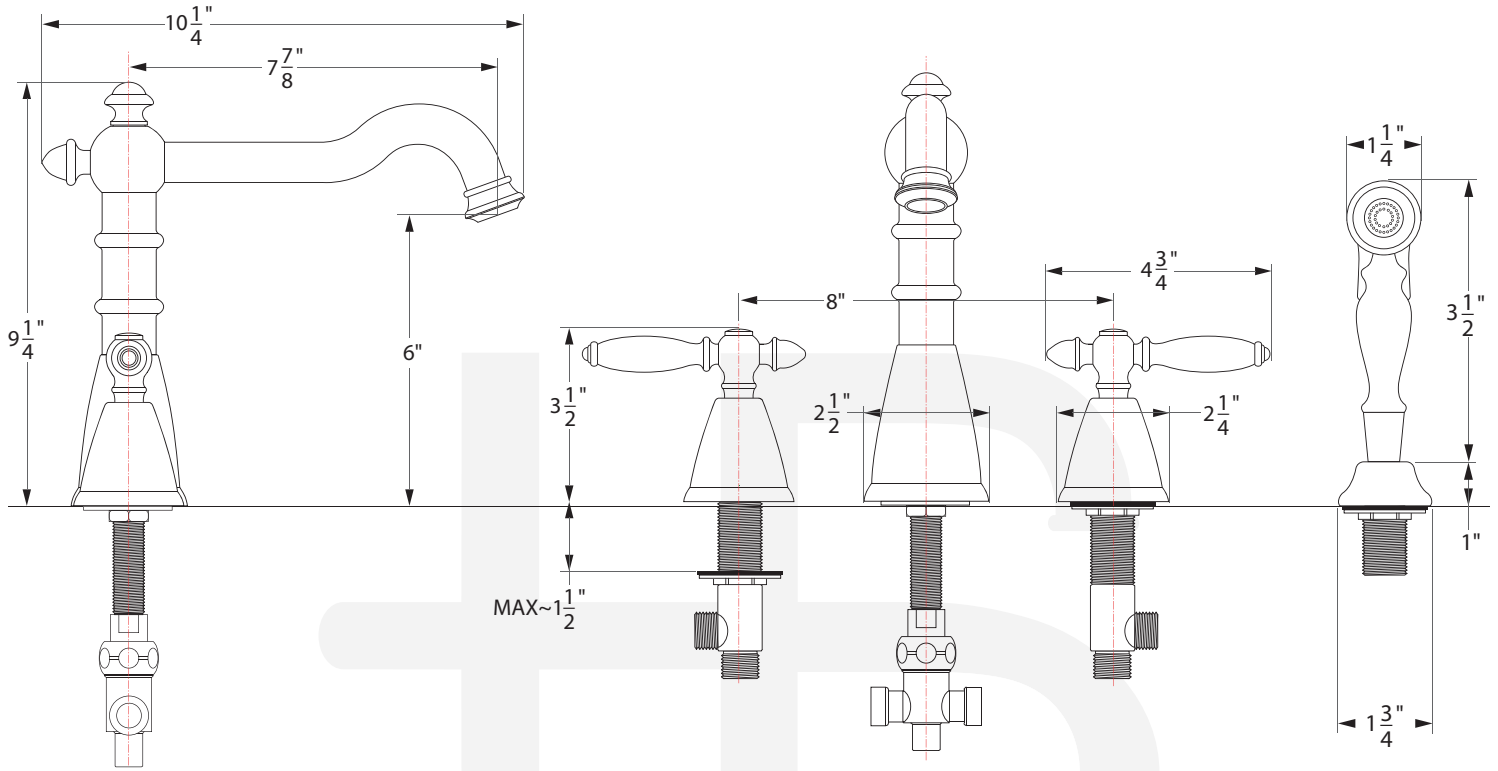

SPECIFICATION

Item Number	Type	Date
WYKTS	Kitchen	04/07/2006