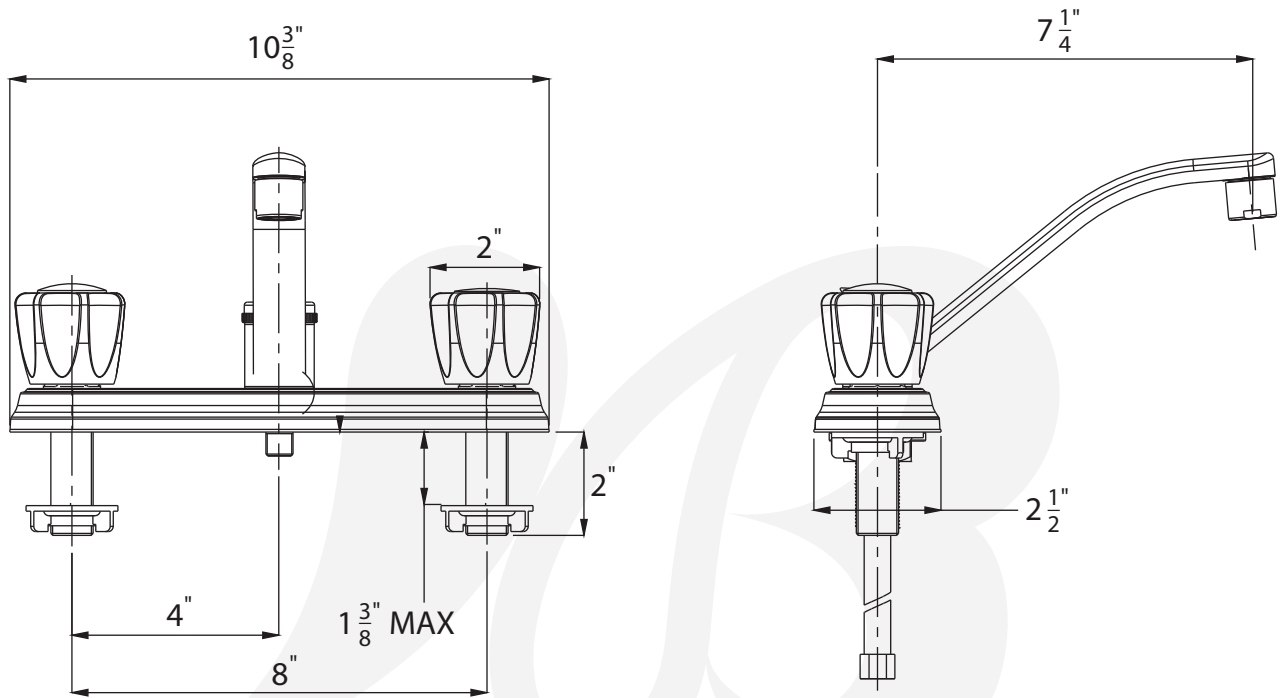

K2210301 - Kitchen Faucet

Description

- "Reliaflo" 8" center kitchen faucet
- 360 deg swing angle, 9" metal spout
- 90 deg trun washer-less cartridges
- 1/2" NPS connections
- 1.8 GPM ASME compliant

Standards

- Complies with IAPMO UPC/cUPC
- California AB1953 compliant
- NSF - 61-9 tested and compliant
- ADA Accessibility Guidelines for Buildings and Facilities - 4.27.4 Controls and Mechanisms (lever handles only)
- CALGreen compliant

Colors / Finishes

K2210301 - Chrome

BREAK DOWN
Component Parts List

NO.	Part No	Qty
01	CTCZ0095	1
02	ATBH0071	
02-1	CTCP0191-XH	1
02-2	CTST0057	2
02-3	CTHP0042	1
03	CTWR0308	1
04	CTRR0158	2
05	CTWP0075	2
06	CTWP0230	2
07	ATBA0135	
08	CTWR0312	2
09	CTBT0080	2
10	CTWT0076	2
11	CTYN0062	
11	CTYN0063	1
12	CTKP0132	1
13	CTNP0011	2
14	ATBH0070	
14-1	CTCT0191-XC	1
14-2	CTHP0041	1
15	CTNZ0004	2
16	ATBA0125	2
17	ATBF1019	1
18	CTWR0254	1
19	ATBX0037	1
20	CTXB0056	1
21	CTCT0057	1