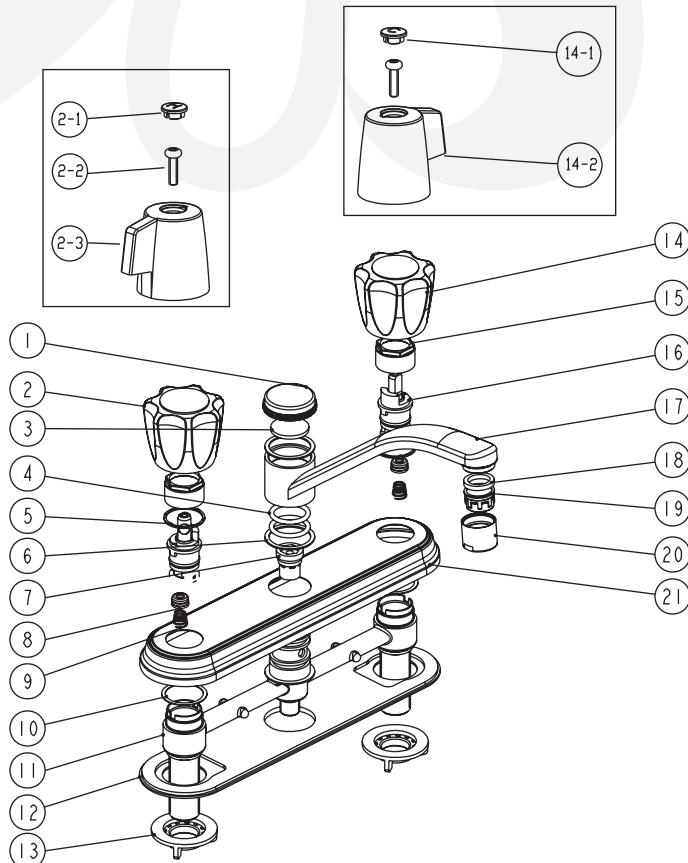

K2210301 - Kitchen Faucet

Description

- "Reliaflo" 8" center kitchen faucet
- 360 deg swing angle, 9" metal spout
- 90 deg trun washer-less cartridges
- 1/2" NPS connections
- 1.8 GPM ASME compliant

Standards

- Complies with IAPMO UPC/cUPC
- California AB1953 compliant
- NSF - 61-9 tested and compliant
- ADA Accessibility Guidelines for Buildings and Facilities - 4.27.4 Controls and Mechanisms (lever handles only)
- CALGreen compliant

Colors / Finishes

K2210301 - Chrome

BREAK DOWN
Component Parts List

NO.	Part No	Qty
01	CTCZ0095	1
02	ATBH0071	
02-1	CTCP0191-XH	1
02-2	CTST0057	2
02-3	CTHP0042	1
03	CTWR0308	1
04	CTRR0158	2
05	CTWP0075	2
06	CTWP0230	2
07	ATBA0135	
08	CTWR0312	2
09	CTBT0080	2
10	CTWT0076	2
11	CTYN0062	
11	CTYN0063	1
12	CTKP0132	1
13	CTNP0011	2
14	ATBH0070	
14-1	CTCT0191-XC	1
14-2	CTHP0041	1
15	CTNZ0004	2
16	ATBA0125	2
17	ATBF1019	1
18	CTWR0254	1
19	ATBX0037	1
20	CTXB0056	1
21	CTCT0057	1

Item Number	Type	Date
K2210301	Kitchen faucet	4/01/2016