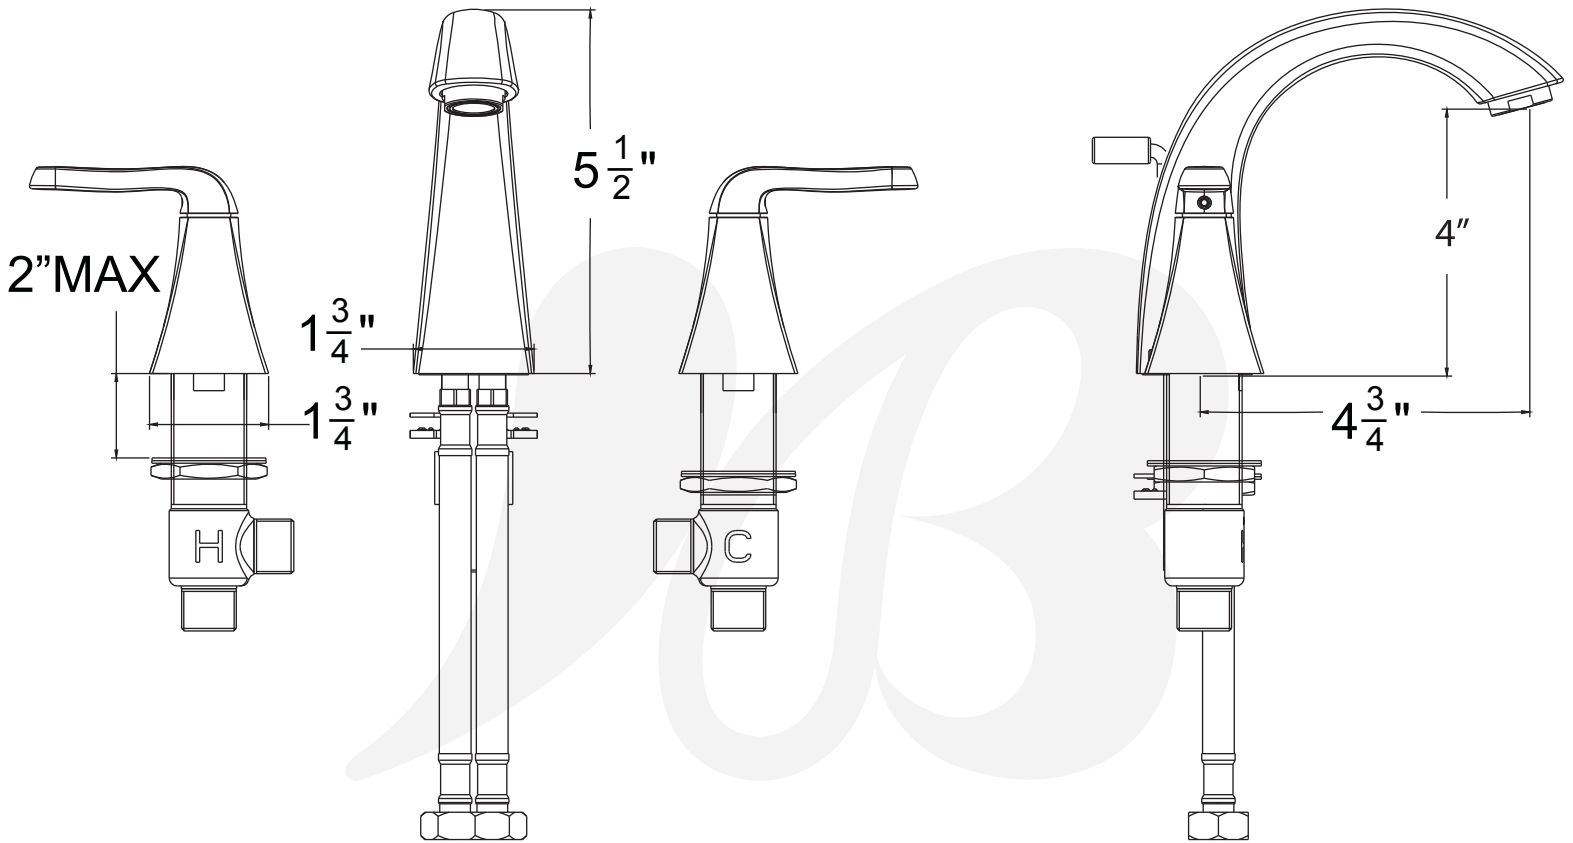

**W4520201-1, W4520202-1 - Merced Widespread Lavatory Faucet**

**Description**

- 8" Wide spread faucet
- Ceramic disc cartridges
- Metal lever handles
- 1.2 GPM @ 60 PSI

• W4520201-1

**Standards**

- Complies with IAPMO UPC/cUPC
- California AB1953 compliant
- NSF - 61-9 tested and compliant
- ADA Accessibility Guidelines for Buildings and Facilities - 4.27.4 Controls and Mechanisms
- CALGreen compliant
- EPA WaterSense Certified by IAPMO R&T

**Colors / Finishes**

- W4520201-1 - Chrome
- W4520202-1 - PVD Satin Nickel

**BREAK DOWN  
Component Parts List**

NO.	Part No	Qty
01	CTMT0028	1
02	CTHZ0316	2
03	CTST0117	2
04	CTST0182	2
05	CTCP0380	2
06	CTCZ0166	2
07	CTST4101	2
08	CTNZ0004	2
09	CTNB0282	2
10	CTWR0297	2
11	CTWR0216	2
12	CTWT0039	2
13	CTNT0022	2
14	ATBA5008	1
15	CTPN0032	1
16	ATBP0068	2
17	CTPN0033	1
18	ATBA5007	1
19	CTNB0063	2
20	CTST0011	2
21	CTWT0059	1
22	CTWR0028	1
23	CTWR0060	1
24	CTFN0008	1
25	CTXB0057	1
26	ATBX0037	1
27	CTWR0021	1
28	ATAA0067	1

Item Number	Type	Date
W4520201-1, W4520202-1	Widespread Faucet	2-9-2016