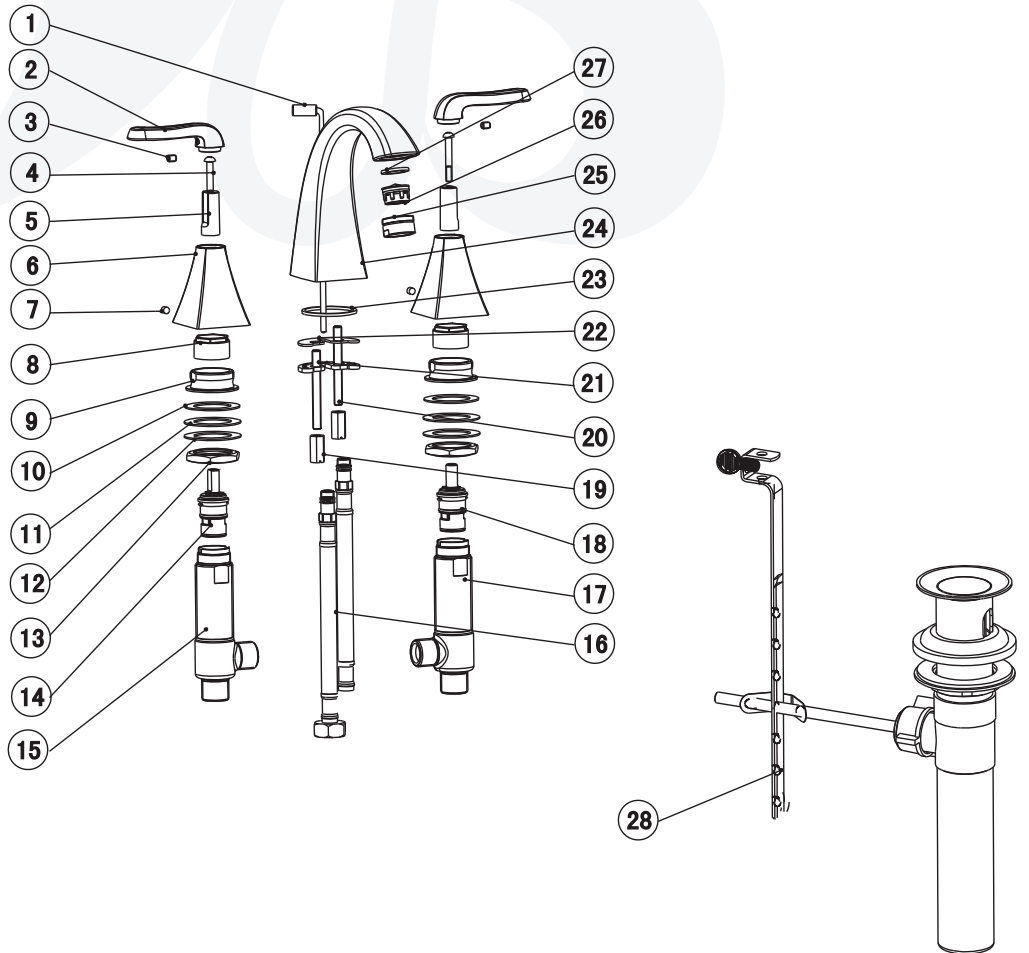

**W4520201-1, W4520202-1 - Merced Widespread Lavatory Faucet**

**Description**

- 8" Wide spread faucet
- Ceramic disc cartridges
- Metal lever handles
- 1.2 GPM @ 60 PSI

• W4520201-1

**Standards**

- Complies with IAPMO UPC/cUPC
- California AB1953 compliant
- NSF - 61-9 tested and compliant
- ADA Accessibility Guidelines for Buildings and Facilities - 4.27.4 Controls and Mechanisms
- CALGreen compliant
- EPA WaterSense Certified by IAPMO R&T

**Colors / Finishes**

- W4520201-1 - Chrome
- W4520202-1 - PVD Satin Nickel

**BREAK DOWN  
Component Parts List**

NO.	Part No	Qty
01	CTMT0028	1
02	CTHZ0316	2
03	CTST0117	2
04	CTST0182	2
05	CTCP0380	2
06	CTCZ0166	2
07	CTST4101	2
08	CTNZ0004	2
09	CTNB0282	2
10	CTWR0297	2
11	CTWR0216	2
12	CTWT0039	2
13	CTNT0022	2
14	ATBA5008	1
15	CTPN0032	1
16	ATBP0068	2
17	CTPN0033	1
18	ATBA5007	1
19	CTNB0063	2
20	CTST0011	2
21	CTWT0059	1
22	CTWR0028	1
23	CTWR0060	1
24	CTFN0008	1
25	CTXB0057	1
26	ATBX0037	1
27	CTWR0021	1
28	ATAA0067	1

Item Number	Type	Date
W4520201-1, W4520202-1	Widespread Faucet	2-9-2016