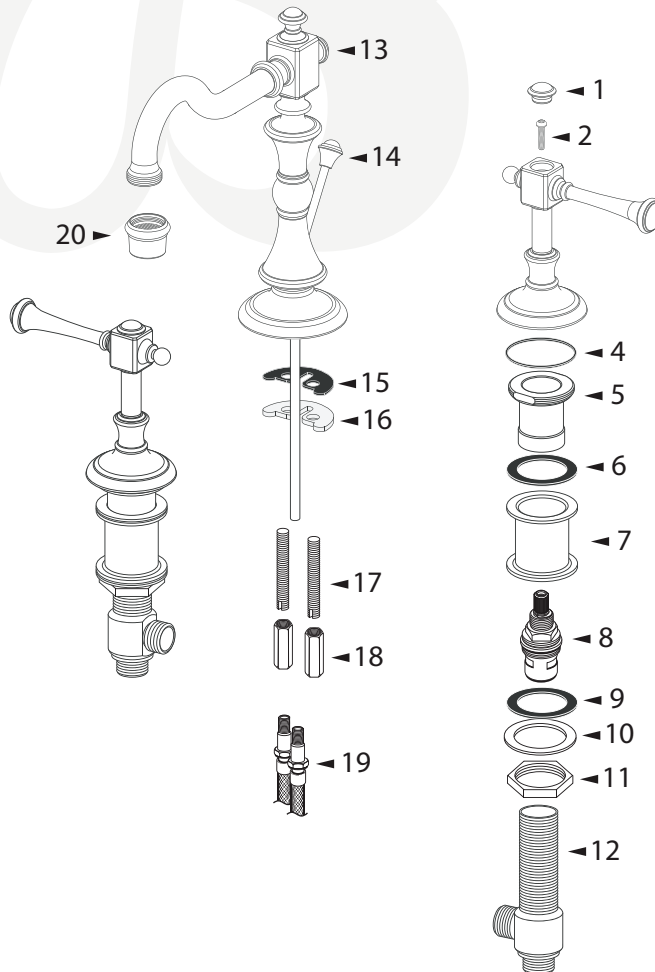

W4560301-1, W4560302-1, W4560303-1 - Monarch Widespread Faucet

Description

- 8" Wide spread faucet
- Ceramic disc cartridges
- 1.2 GPM ASME Compliant
- Brass pop-up
- T-less SS braided hoses

Standards

- Complies with IAPMO UPC/cUPC
- California AB1953 compliant
- NSF - 61-9 tested and compliant
- ADA Accessibility Guidelines for Buildings and Facilities - 4.27.4 Controls and Mechanisms
- CALGreen compliant
- EPA WaterSense Certified by IAPMO R&T

W4560001-1

Colors / Finishes

- W4560301-1 - Chrome
- W4560302-1 - PVD Satin Nickel
- W4560303-1 - Antique Bronze

**BREAK DOWN
Component Parts List**

#	Parts	Qty
01	Handle cap	2
02	Handle set screw	2
3A	Level handle & escutcheon	2
3B	Droop handle & escutcheon	2
04	Escutcheon rubber washer	2
05	Escutcheon adaptor	2
06	Adaptor rubber washer	2
07	Spacer	2
08	Cartridge	2
09	Rubber Washer	2
10	Plastic Ring	2
11	Lock nut	2
12	Valve body	2
13	Spout	1
14	Pop-up rod	1
15	Rubber washer	1
16	Metal washer	1
17	Long screws	2
18	Long screw nut	2
19	Hose	2
20	Aerator	1

Item Number	Type	Date
W4560301-1, W4560302-1, W4560303-1	Widespread Faucet	3-22-2016