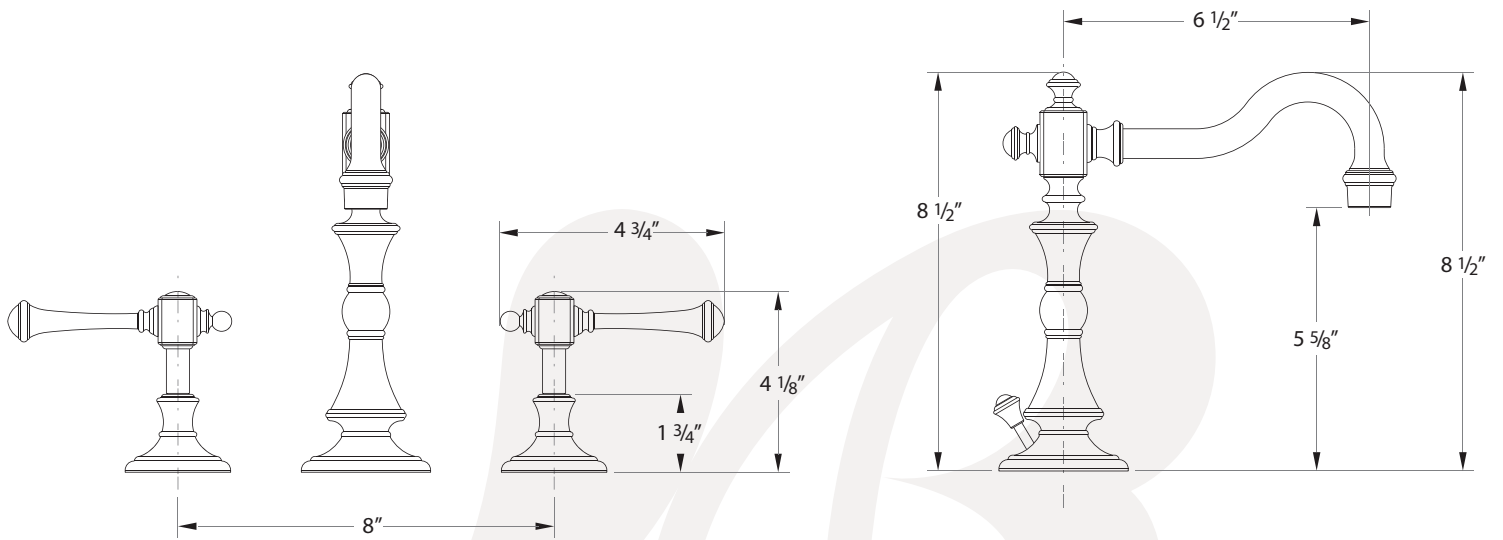

W4560301-1, W4560302-1, W4560303-1 - Monarch Widespread Faucet

Description

- 8" Wide spread faucet
- Ceramic disc cartridges
- 1.2 GPM ASME Compliant
- Brass pop-up
- T-less SS braided hoses

Standards

- Complies with IAPMO UPC/cUPC
- California AB1953 compliant
- NSF - 61-9 tested and compliant
- ADA Accessibility Guidelines for Buildings and Facilities - 4.27.4 Controls and Mechanisms
- CALGreen compliant
- EPA WaterSense Certified by IAPMO R&T

W4560001-1

Colors / Finishes

- W4560301-1 - Chrome
- W4560302-1 - PVD Satin Nickel
- W4560303-1 - Antique Bronze

**BREAK DOWN
Component Parts List**

#	Parts	Qty
01	Handle cap	2
02	Handle set screw	2
3A	Level handle & escutcheon	2
3B	Droop handle & escutcheon	2
04	Escutcheon rubber washer	2
05	Escutcheon adaptor	2
06	Adaptor rubber washer	2
07	Spacer	2
08	Cartridge	2
09	Rubber Washer	2
10	Plastic Ring	2
11	Lock nut	2
12	Valve body	2
13	Spout	1
14	Pop-up rod	1
15	Rubber washer	1
16	Metal washer	1
17	Long screws	2
18	Long screw nut	2
19	Hose	2
20	Aerator	1

Item Number	Type	Date
W4560301-1, W4560302-1, W4560303-1	Widespread Faucet	3-22-2016