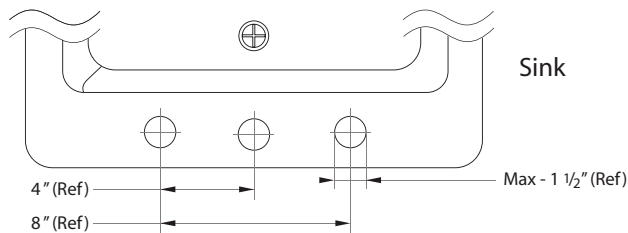

W4560301-1, W4560302-1, W4560303-1 - Monarch Widespread Faucet

Description

- 8" Wide spread faucet
- Ceramic disc cartridges
- 1.2 GPM ASME Compliant
- Brass pop-up
- T-less SS braided hoses

Standards

- Complies with IAPMO UPC/cUPC
- California AB1953 compliant
- NSF - 61-9 tested and compliant
- ADA Accessibility Guidelines for Buildings and Facilities - 4.27.4 Controls and Mechanisms
- CALGreen compliant
- EPA WaterSense Certified by IAPMO R&T

W4560001-1

Colors / Finishes

- W4560301-1 - Chrome
- W4560302-1 - PVD Satin Nickel
- W4560303-1 - Antique Bronze

**BREAK DOWN
Component Parts List**

#	Parts	Qty
01	Handle cap	2
02	Handle set screw	2
3A	Level handle & escutcheon	2
3B	Droop handle & escutcheon	2
04	Escutcheon rubber washer	2
05	Escutcheon adaptor	2
06	Adaptor rubber washer	2
07	Spacer	2
08	Cartridge	2
09	Rubber Washer	2
10	Plastic Ring	2
11	Lock nut	2
12	Valve body	2
13	Spout	1
14	Pop-up rod	1
15	Rubber washer	1
16	Metal washer	1
17	Long screws	2
18	Long screw nut	2
19	Hose	2
20	Aerator	1