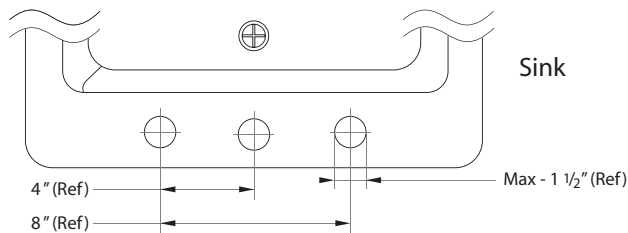

**W4560501-1, W4560502-1, W4560514-1 - Widespread Lavatory Faucet**

**Description**

- 8" Wide spread faucet
- Ceramic disc cartridges
- 1.2 GPM ASME Compliant
- Brass pop-up
- T-less SS braided hoses

**Standards**

W4560501-1

**Colors / Finishes**

- W4560501-1 - Chrome
- W4560502-1 - PVD Satin Nickel
- W4560514-1 - PVD Polished Nickel

**BREAK DOWN  
Component Parts List**

#	Parts	Qty
01	Handle & Escutcheon	2
02	Escutcheon set screw	2
03	Escutcheon adapter	2
04	Rubber washer	2
05	Metal washer	2
06	Spacer ring	2
07	Cartridge (hot & cold)	2
08	Plastic washer	2
09	Lock nut	2
10	Valve body	2
11	Pop up rod	1
12	Spout	1
13	Aerator	1
14	Shank	1
15	Metal washer	1
16	Hex lock nut	1
17	T-connector	1