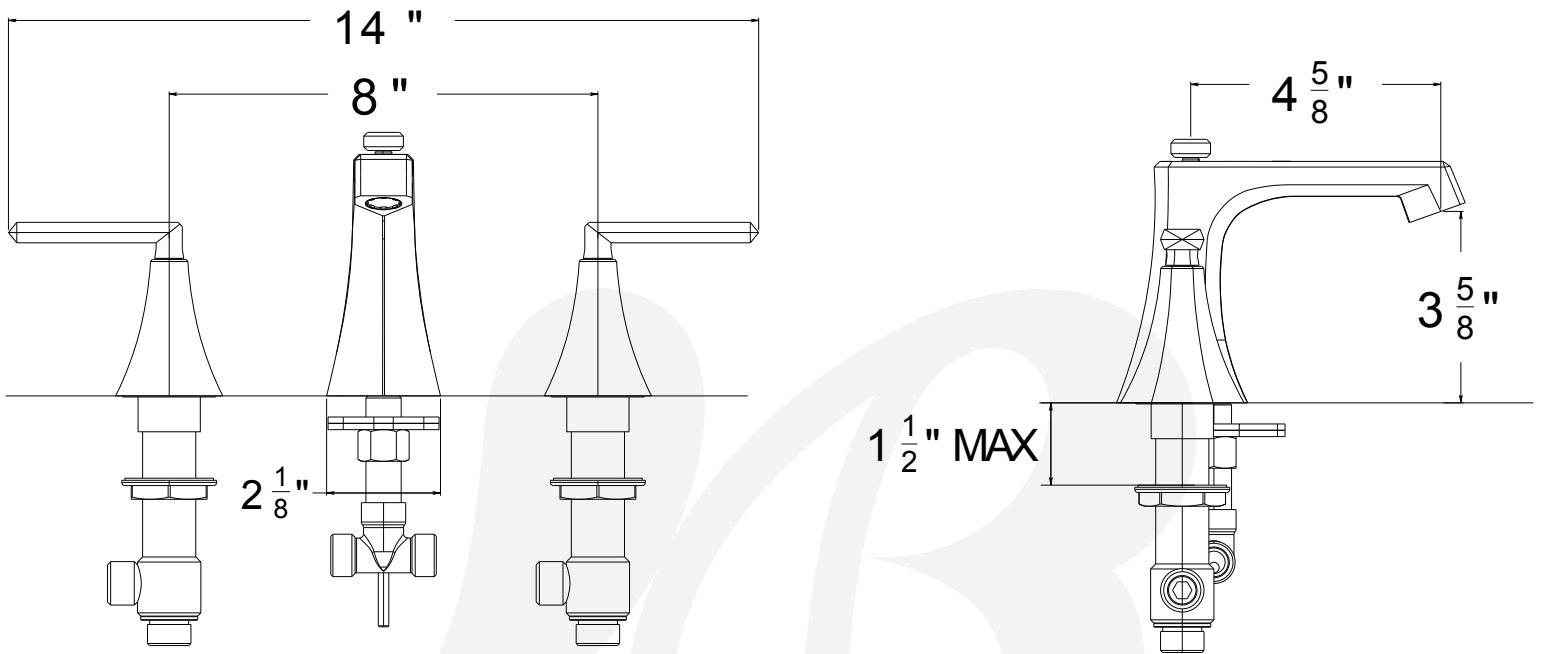

**W4560501-1, W4560502-1, W4560514-1 - Widespread Lavatory Faucet**

**Description**

- 8" Wide spread faucet
- Ceramic disc cartridges
- 1.2 GPM ASME Compliant
- Brass pop-up
- T-less SS braided hoses

**Standards**

W4560501-1

**Colors / Finishes**

- W4560501-1 - Chrome
- W4560502-1 - PVD Satin Nickel
- W4560514-1 - PVD Polished Nickel

**BREAK DOWN  
Component Parts List**

#	Parts	Qty
01	Handle & Escutcheon	2
02	Escutcheon set screw	2
03	Escutcheon adapter	2
04	Rubber washer	2
05	Metal washer	2
06	Spacer ring	2
07	Cartridge (hot & cold)	2
08	Plastic washer	2
09	Lock nut	2
10	Valve body	2
11	Pop up rod	1
12	Spout	1
13	Aerator	1
14	Shank	1
15	Metal washer	1
16	Hex lock nut	1
17	T-connector	1