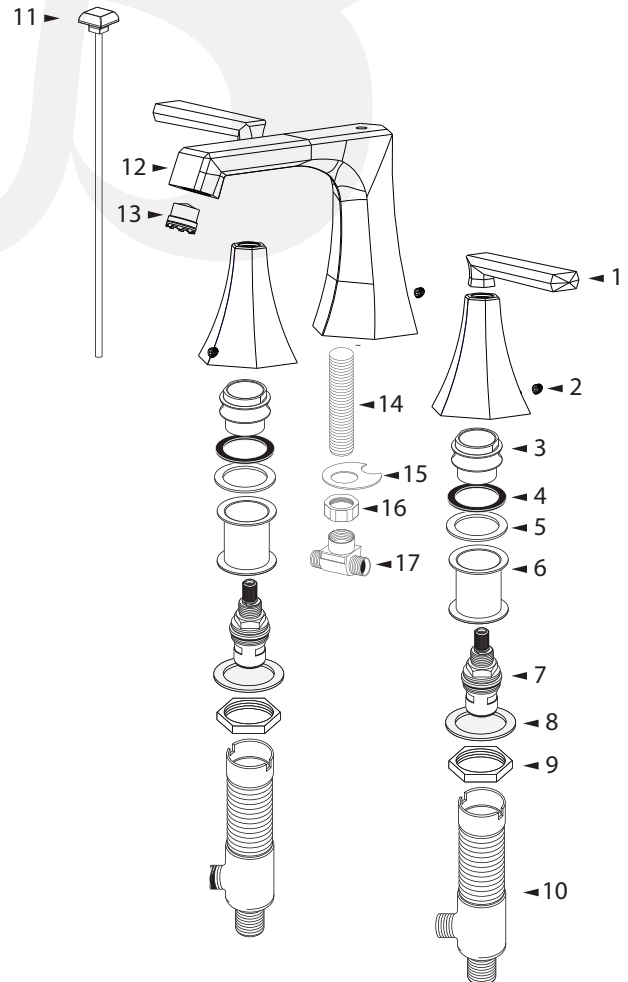

**W4560501-1, W4560502-1, W4560514-1 - Widespread Lavatory Faucet**

**Description**

- 8" Wide spread faucet
- Ceramic disc cartridges
- 1.2 GPM ASME Compliant
- Brass pop-up
- T-less SS braided hoses

**Standards**

W4560501-1

**Colors / Finishes**

- W4560501-1 - Chrome
- W4560502-1 - PVD Satin Nickel
- W4560514-1 - PVD Polished Nickel

**BREAK DOWN  
Component Parts List**

#	Parts	Qty
01	Handle & Escutcheon	2
02	Escutcheon set screw	2
03	Escutcheon adapter	2
04	Rubber washer	2
05	Metal washer	2
06	Spacer ring	2
07	Cartridge (hot & cold)	2
08	Plastic washer	2
09	Lock nut	2
10	Valve body	2
11	Pop up rod	1
12	Spout	1
13	Aerator	1
14	Shank	1
15	Metal washer	1
16	Hex lock nut	1
17	T-connector	1

Item Number	Type	Date
W4560501-1, W4560502-1, W4560514-1	Widespread Faucet	1-22-2016