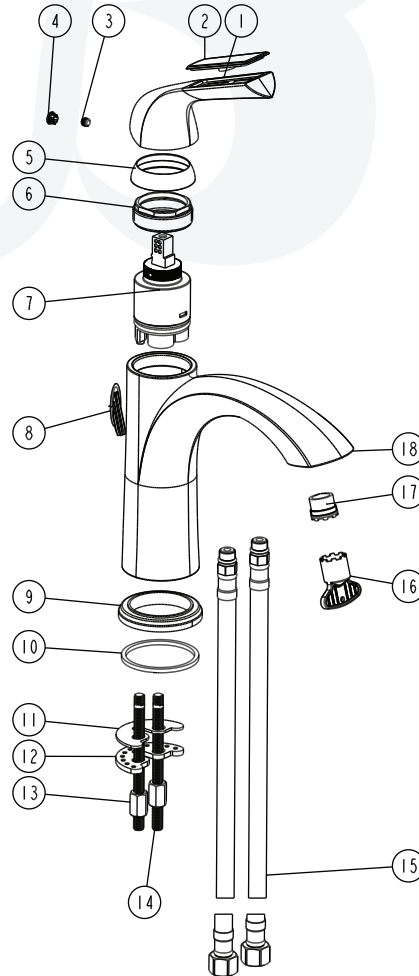

W3182101-1, W3182102-1, W3182114-1, W3182116-1, W3182149-1 Single Control Lavatory Faucet

Description

- Single handle, single hole faucet
- Brass pop-up assembly
- Ceramic disc cartridge
- 1.2 GPM @ 60 PSI
- SS hoses with 3/8" compression nuts

Standards

- Complies with IAPMO UPC/cUPC
- California AB1953 compliant
- ADA Accessibility Guidelines for Buildings and Facilities - 4.27.4 Controls and Mechanisms

• W3182101-1

Colors / Finishes

- W3182101-1 - Chrome
- W3182102-1 - PVD Satin Nickel
- W3182114-1 - PVD Polished Nickel
- W3182116-1 - PVD Satin Brass
- W3182149-1 - Matte Black

**BREAK DOWN
Component Parts List**

NO.	Drawing No.	Part Description	Quantity
18	CTYN0315	body	1
17	ATBX0041	Aerator	1
16	CTQP0050	Aerator GJ	1
15	ATBP0422	hose	2
14	CTST0013	bolt	2
13	CTNB0321	Nut	2
12	CTWT0059	washer	1
11	CTWR0028	PACKING	1
10	CTWR0157	washer	1
9	CTDB0661	plate	1
8	CTCP0440	cover	1
7	ATBA0162	Cartridge	1
6	CTKB0120	nut	1
5	CTCB0650	cover	1
4	CTCP0072	handle cover	1
3	CTST0084	bolt	1
2	CTCZ0304	handle cover	1
1	CTHZ0705	handle	1