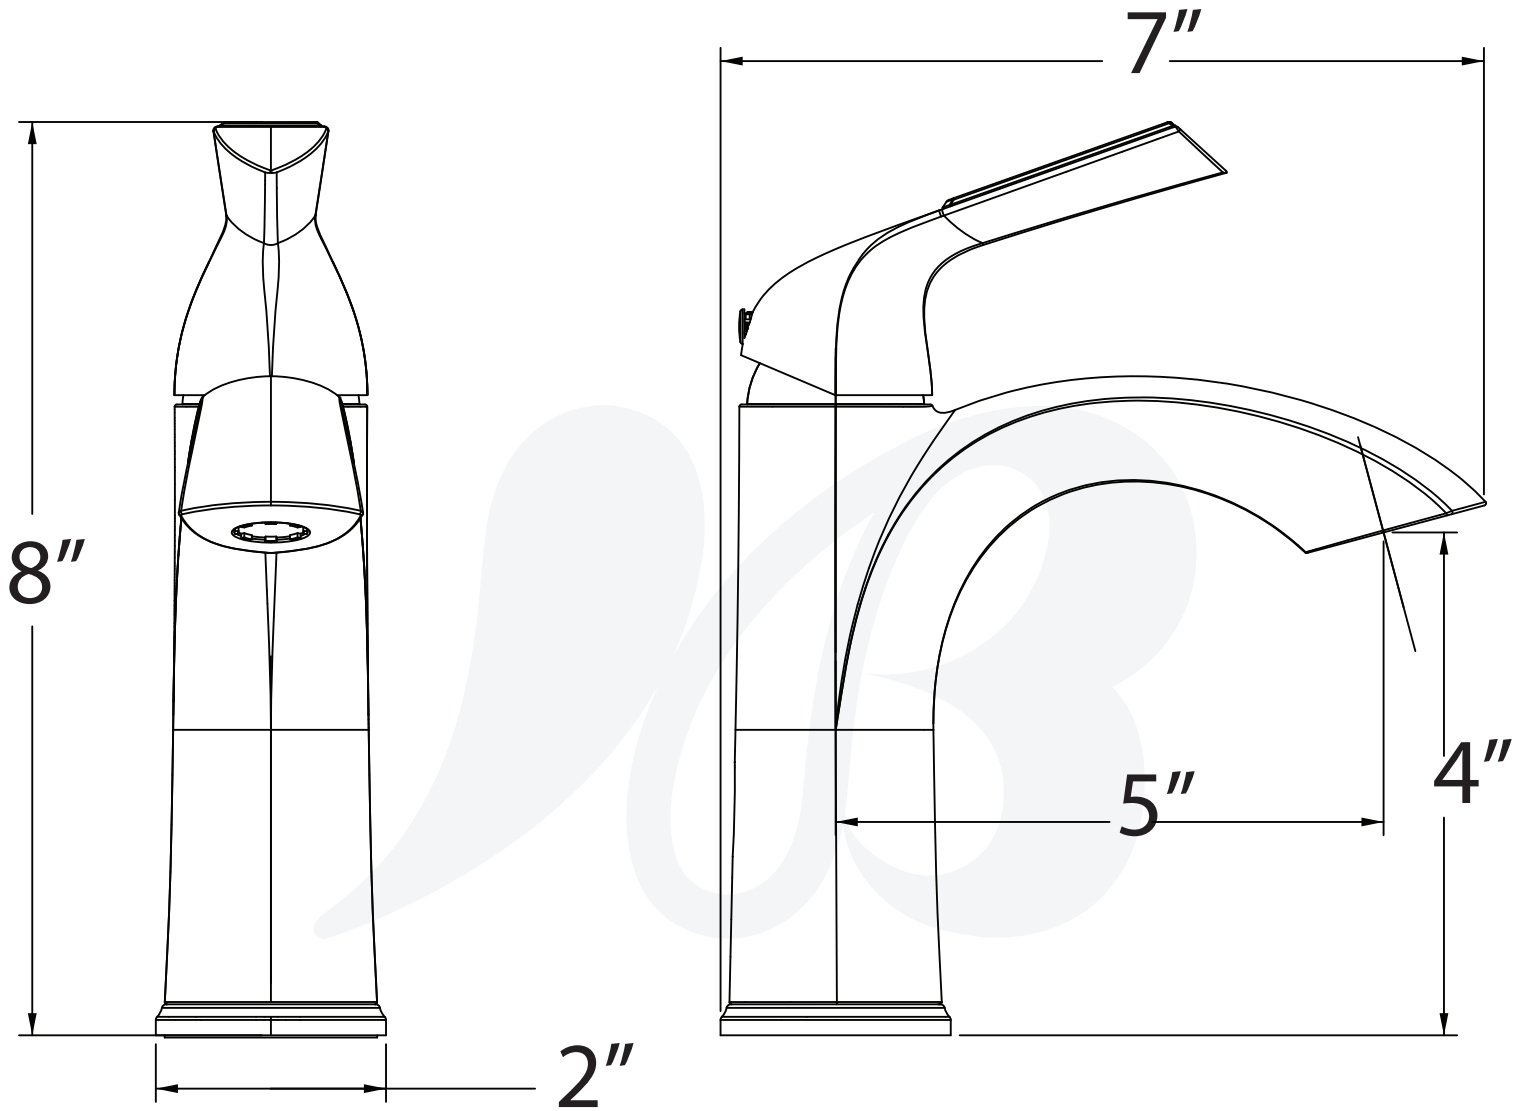

W3182101-1, W3182102-1, W3182114-1, W3182116-1, W3182149-1 Single Control Lavatory Faucet

Description

- Single handle, single hole faucet
- Brass pop-up assembly
- Ceramic disc cartridge
- 1.2 GPM @ 60 PSI
- SS hoses with 3/8" compression nuts

**BREAK DOWN
Component Parts List**

NO.	Drawing No.	Part Description	Quantity
18	CTYN0315	body	1
17	ATBX0041	Aerator	1
16	CTQP0050	Aerator GJ	1
15	ATBP0422	hose	2
14	CTST0013	bolt	2
13	CTNB0321	Nut	2
12	CTWT0059	washer	1
11	CTWR0028	PACKING	1
10	CTWR0157	washer	1
9	CTDB0661	plate	1
8	CTCP0440	cover	1
7	ATBA0162	Cartridge	1
6	CTKB0120	nut	1
5	CTCB0650	cover	1
4	CTCP0072	handle cover	1
3	CTST0084	bolt	1
2	CTCZ0304	handle cover	1
1	CTHZ0705	handle	1