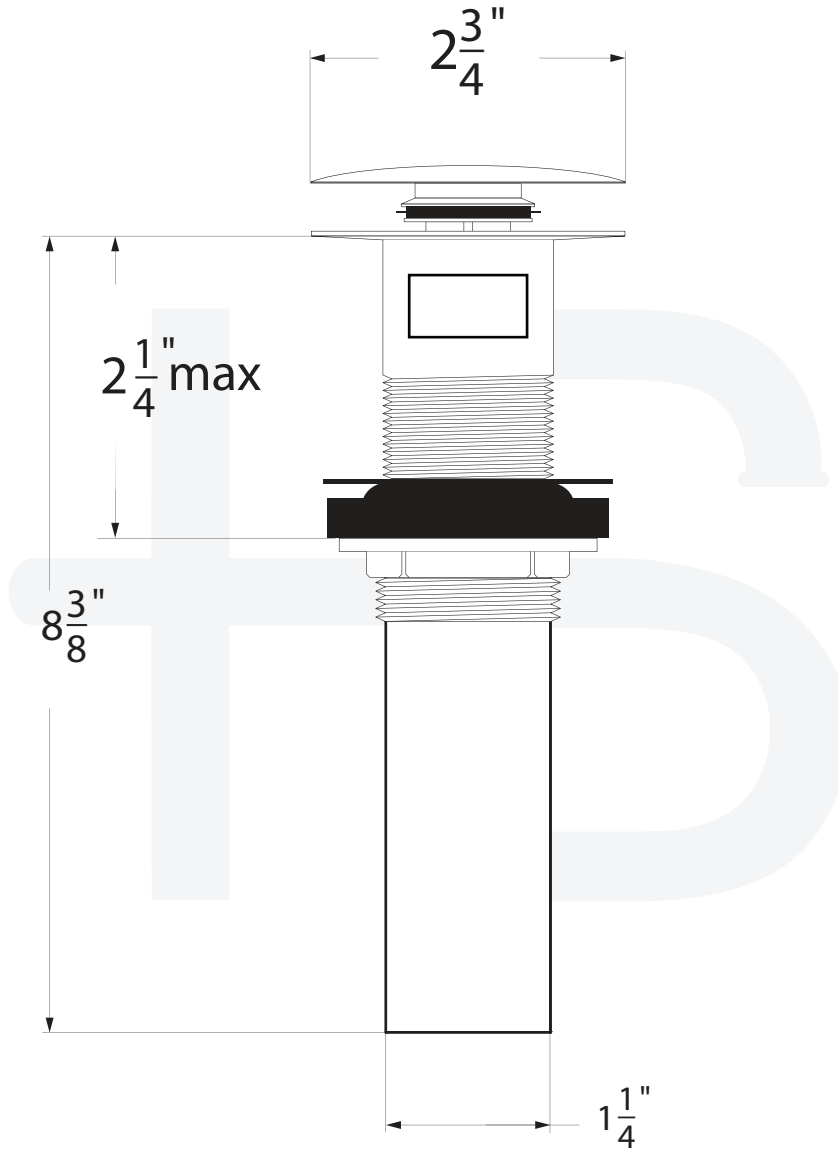

BP1850-xx

- Push style pop-up assembly
- With over flow
- Dome shape push style plug
- * Available in all Huntington Brass special finishes

Item Number	Type	Date
BP1850-xx	Accessories	07/20/2011