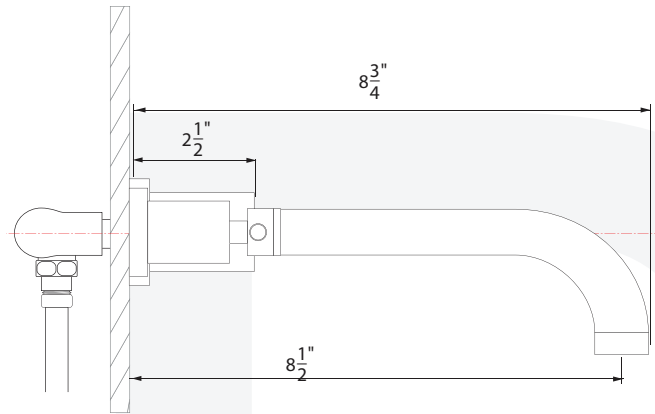

Bellezza Wallmount BZWMxxBZL

Description

- Wall mount lavatory faucet
- 8" long spout
- Solid brass construction

Standards

- ASME A112.18.1 Compliant
- ADA Accessibility Guidelines for Buildings and Facilities - 4.27.4 Controls and Mechanisms (lever handle only)
- NSF - 61-9 tested
- CSA B125.1 Compliant

Colors / Finishes

- 01 - Chrome
- 12 - Satin Nickel
- 20 - Antique Bronze
- 21 - Antique Brass
- 22 - Antique nickel
- 23 - Antique Copper
- 24 - Satin Copper
- 27 - Matte Nickel
- 28 - ORB

- 29 - Polished Nickel
- 70 - Polished Brass (PVD)
- 71 - Polished Nickel (PVD)
- 72 - Satin Nickel (PVD)
- 73 - Satin Brass (PVD)

Please add finish code when placing order for parts with using following finish code table. For example J handle in Chrome will be BJ-01, BJ-12 for Satin Nickel.

BZWMxxBZL