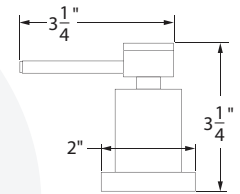

Bellezza Wallmount BZWMxxBZL

Description

- Wall mount lavatory faucet
- 8" long spout
- Solid brass construction

Standards

- ASME A112.18.1 Compliant
- ADA Accessibility Guidelines for Buildings and Facilities - 4.27.4 Controls and Mechanisms (lever handle only)
- NSF - 61-9 tested
- CSA B125.1 Compliant

Please add finish code when placing order for parts with using following finish code table. For example J handle in Chrome will be BJ-01, BJ-12 for Satin Nickel.

BZWMxxBZL