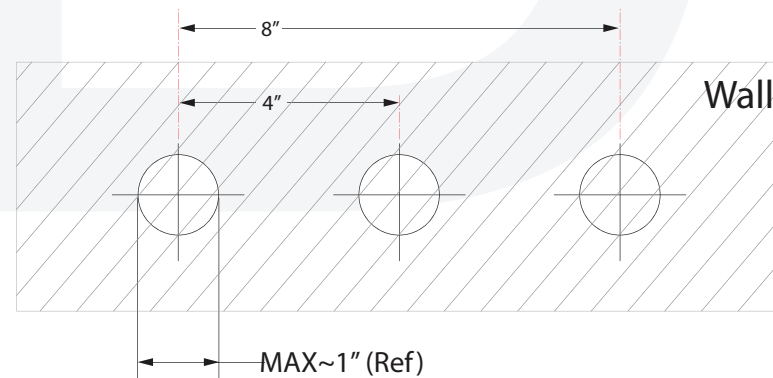

Bellezza Wallmount BZWMxxBZL

Description

- Wall mount lavatory faucet
- 8" long spout
- Solid brass construction

Standards

- ASME A112.18.1 Compliant
- ADA Accessibility Guidelines for Buildings and Facilities - 4.27.4 Controls and Mechanisms (lever handle only)
- NSF - 61-9 tested
- CSA B125.1 Compliant

Colors / Finishes

- 01 - Chrome
- 12 - Satin Nickel
- 20 - Antique Bronze
- 21 - Antique Brass
- 22 - Antique nickel
- 23 - Antique Copper
- 24 - Satin Copper
- 27 - Matte Nickel
- 28 - ORB

- 29 - Polished Nickel
- 70 - Polished Brass (PVD)
- 71 - Polished Nickel (PVD)
- 72 - Satin Nickel (PVD)
- 73 - Satin Brass (PVD)

Please add finish code when placing order for parts with using following finish code table. For example J handle in Chrome will be BJ-01, BJ-12 for Satin Nickel.

BZWMxxBZL