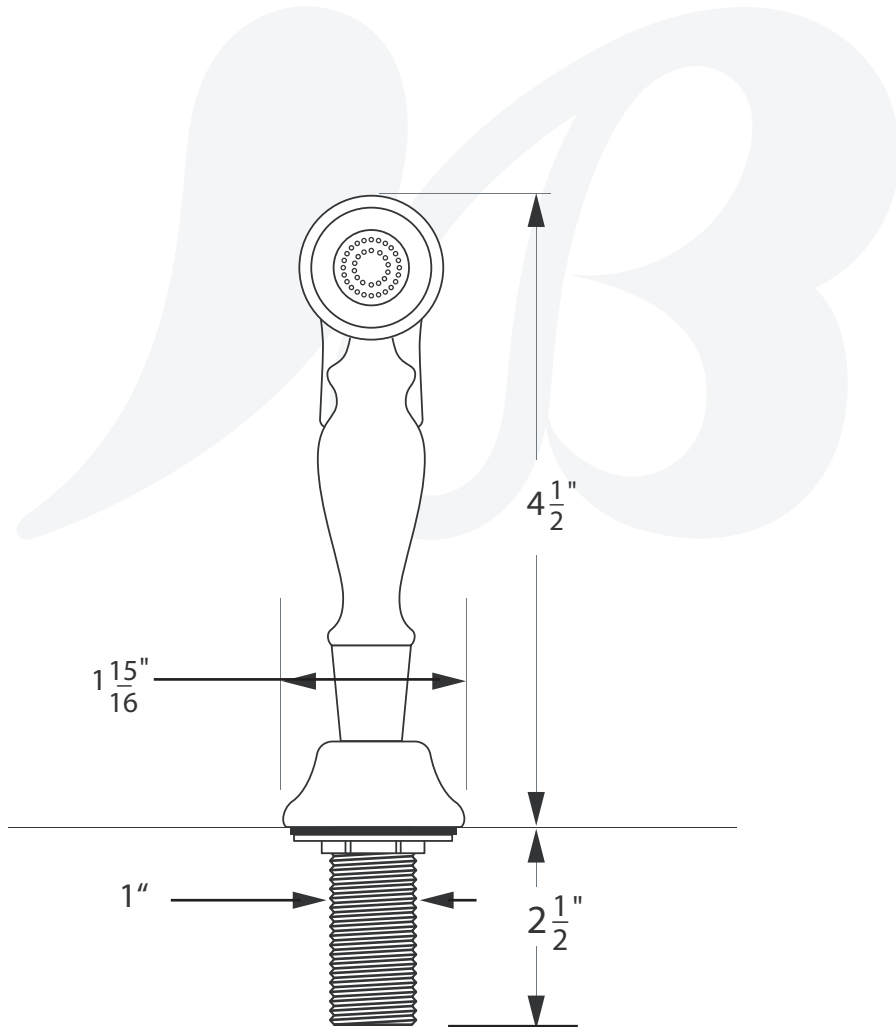

W3180101-1 W3180102-1

Description

- Classic style kitchen side sprayer
- Solid brass construction
- Brass hose & housing included

Colors / Finishes

- P0147101 - Chrome
- P0147129 - Satin Nickel
- P0147103 - Antique Bronze
- P0147113 - PVD Polished Brass
- P0147114 - PVD polished Nickel

Item Number	Type	Version	Date
P0147101	SIDE SPRAYER		2-12-2016