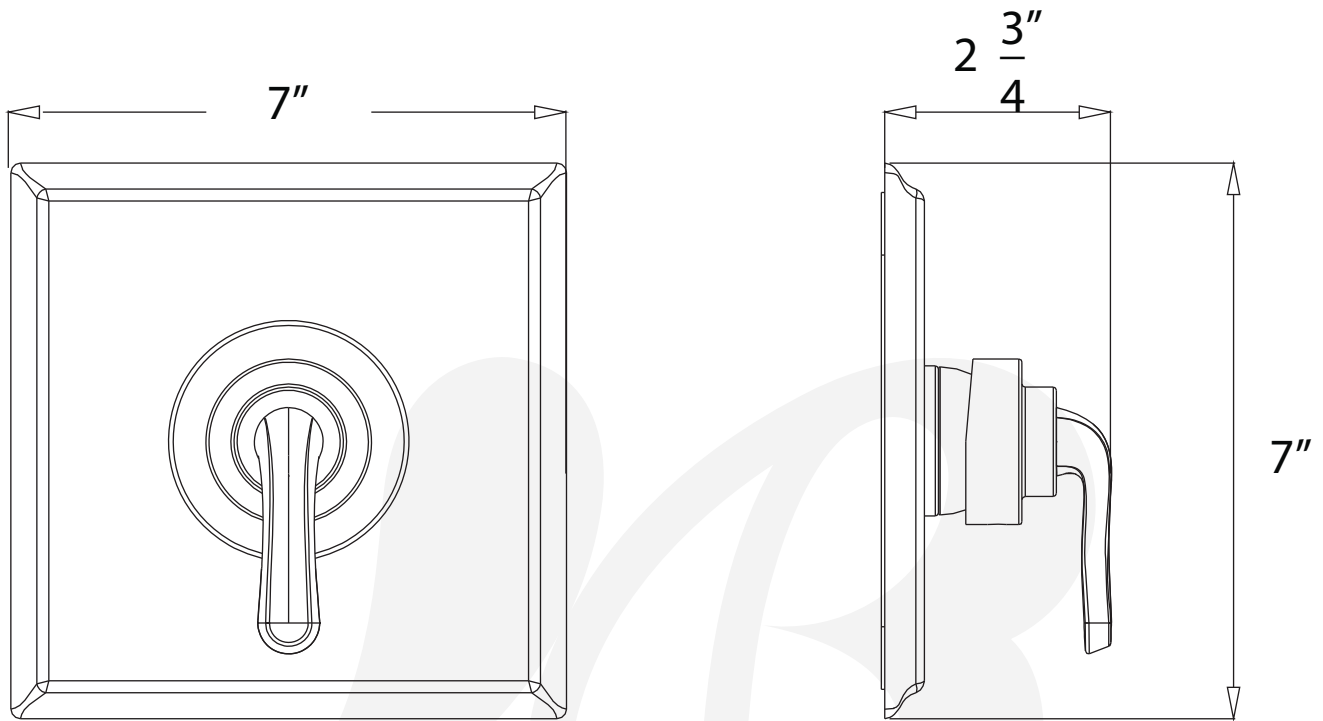

**P0221101, P221102 - Merced Valve Trim**

**Description**

- Merced valve trim
- MERCED metal lever handle
- VALVE SOLD SEPARATELY

**Standards**

- ADA Accessibility Guidelines for Buildings and Facilities - 4.27.4 Controls and Mechanisms

P0221101

**Colors / Finishes**

- P0221101 - Chrome
- P0221102 - PVD Satin Nickel

**BREAK DOWN  
Component Parts List**

NO.	Part No	Qty
01	CTWR0063	1
02	CTRR0123	1
03	CTCB0534	1
04	CTST0230	2
05	CTRR0113	1
06	CTCB0231	1
07	CTCT0053	1
08	CTCP0192	1
09	CTST0117	1
10	CTCZ0162	1
11	CTST4101	1
12	CTHZ0291	1