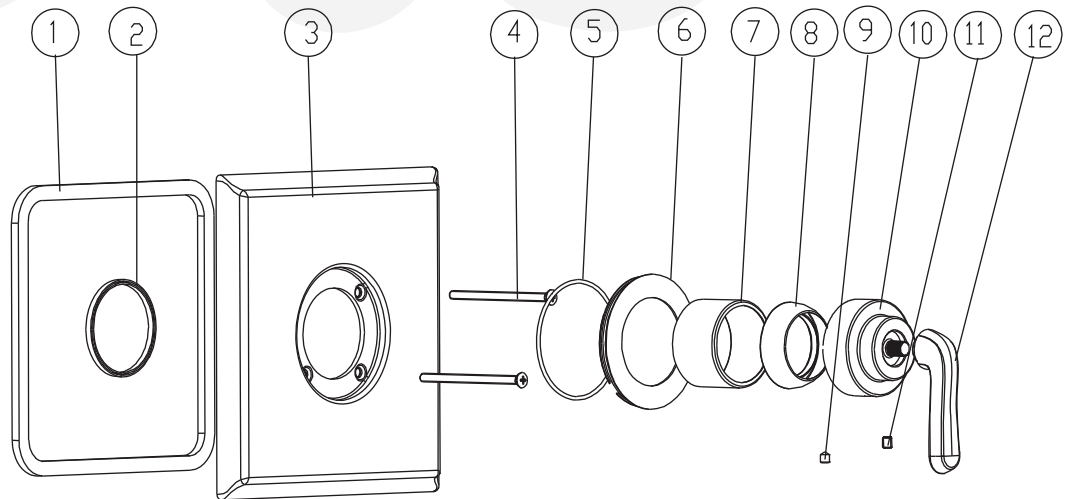

**P0221101, P221102 - Merced Valve Trim**

**Description**

- Merced valve trim
- MERCED metal lever handle
- VALVE SOLD SEPARATELY

**Standards**

- ADA Accessibility Guidelines for Buildings and Facilities - 4.27.4 Controls and Mechanisms

P0221101

**Colors / Finishes**

- P0221101 - Chrome
- P0221102 - PVD Satin Nickel

**BREAK DOWN  
Component Parts List**

NO.	Part No	Qty
01	CTWR0063	1
02	CTRR0123	1
03	CTCB0534	1
04	CTST0230	2
05	CTRR0113	1
06	CTCB0231	1
07	CTCT0053	1
08	CTCP0192	1
09	CTST0117	1
10	CTCZ0162	1
11	CTST4101	1
12	CTHZ0291	1