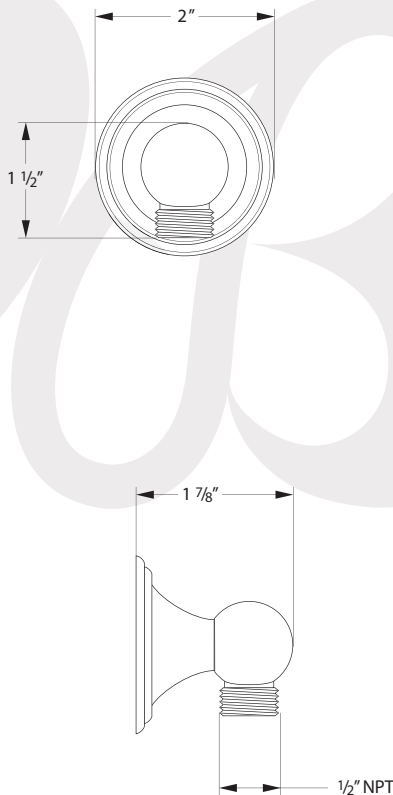

P0633101, P0633102, P0633103, P0633113, P0633114 - Supply Elbow

Description

- Classic style wall supply elbow
- 1/2" NPT connection at wall
- Standard 1/2" hose connection
- Solid brass construction

Colors / Finishes

- P0633101 - Chrome
- P0633102 - PVD Satin Nickel
- P0633103 - Antique Bronze
- P0633113 - PVD Polished Brass
- P0633114 - PVD Polished Nickel

Item Number	Type	Date
P0633101, P0633102, P0633103, P0633113, P0633114	Accessories	1/08/2016