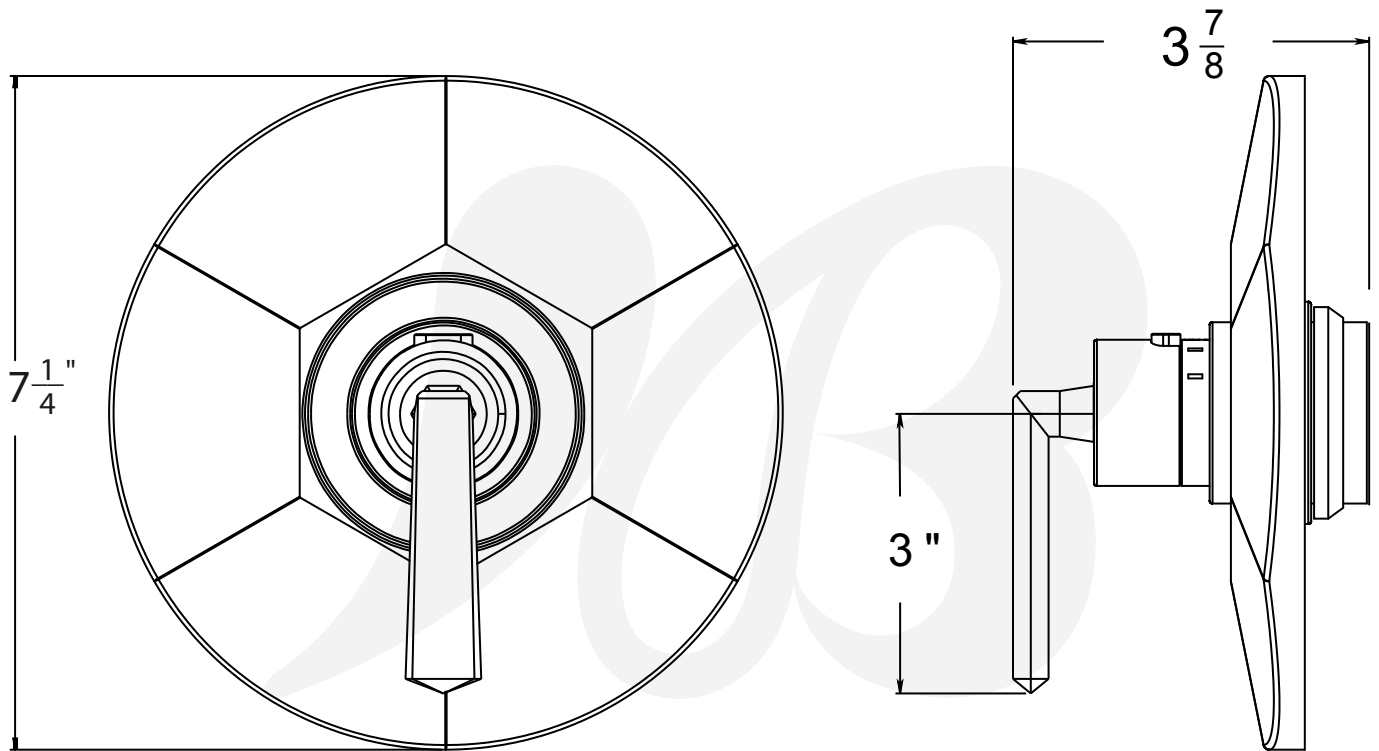

P0924101, P0924102, P0924113, P0924114 - Thermostatic Trim

Description

- Trim for P2823199 valve
- lever handle and hex face plate
- P2823199 Valve sold separately

Colors / Finishes

- P0924101 - Chrome
- P0924102 - PVD Satin Nickel
- P0924103 - PVD Polished Brass
- P0924104 - PVD Polished Nickel

P0924101

BREAK DOWN
Component Parts List

NO.	Part No	Qty
01	HANDLE	1
02	TEMPERATURE CONTROL	1
03	TEMPERATURE STOP	1
04	RING	1
05	VALVE ADAPTER	1
06	SLEAVE	1
07	FACE PLATE RING	1
08	FACE PLATE	1

Item Number	Type	Date
P0924101, P0924102, P0924113, P0924114	Kitchen faucet	4/01/2016