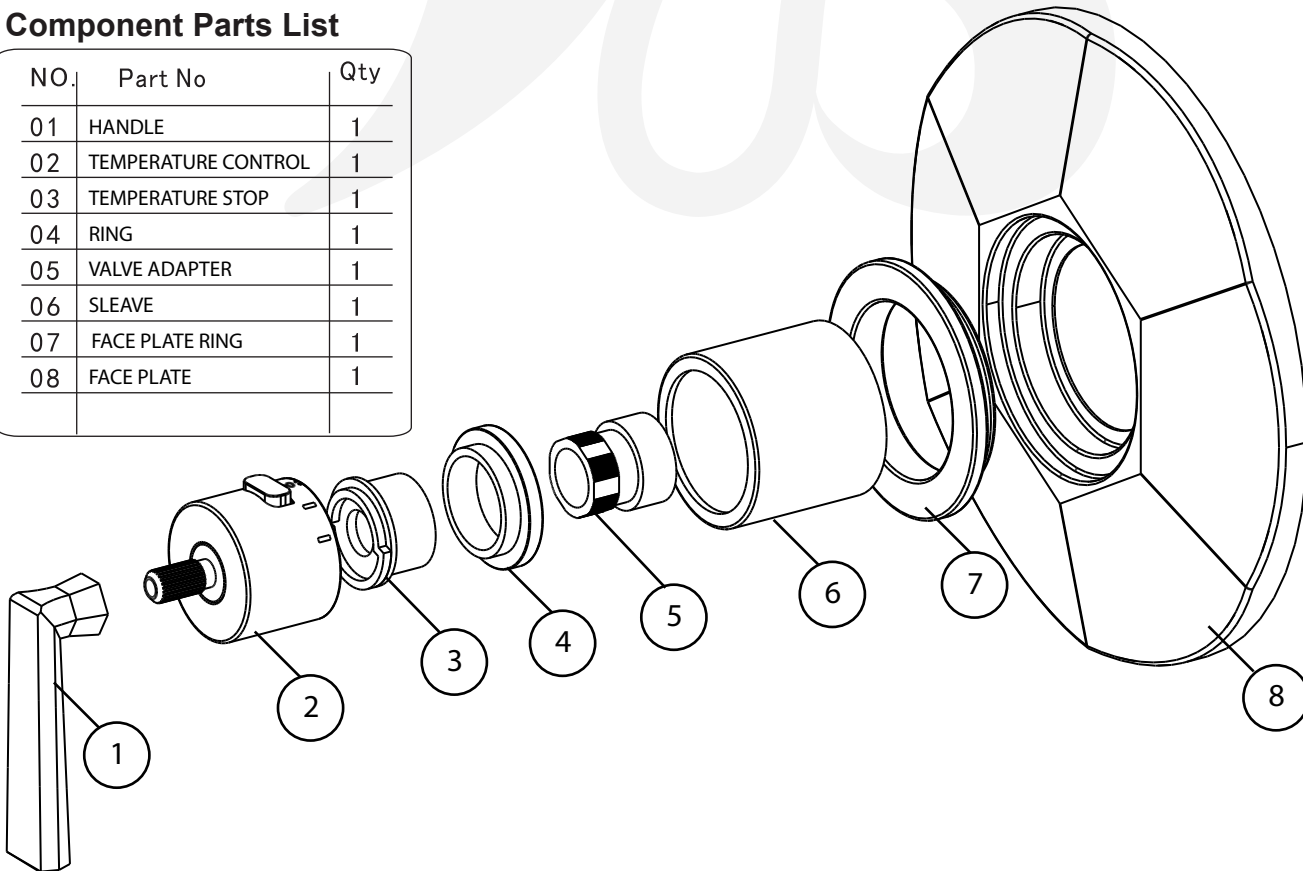

P0924101, P0924102, P0924113, P0924114 - Thermostatic Trim

Description

- Trim for P2823199 valve
- lever handle and hex face plate
- P2823199 Valve sold separately

Colors / Finishes

- P0924101 - Chrome
- P0924102 - PVD Satin Nickel
- P0924103 - PVD Polished Brass
- P0924104 - PVD Polished Nickel

P0924101

BREAK DOWN
Component Parts List

NO.	Part No	Qty
01	HANDLE	1
02	TEMPERATURE CONTROL	1
03	TEMPERATURE STOP	1
04	RING	1
05	VALVE ADAPTER	1
06	SLEAVE	1
07	FACE PLATE RING	1
08	FACE PLATE	1

Item Number	Type	Date
P0924101, P0924102, P0924113, P0924114	Kitchen faucet	4/01/2016