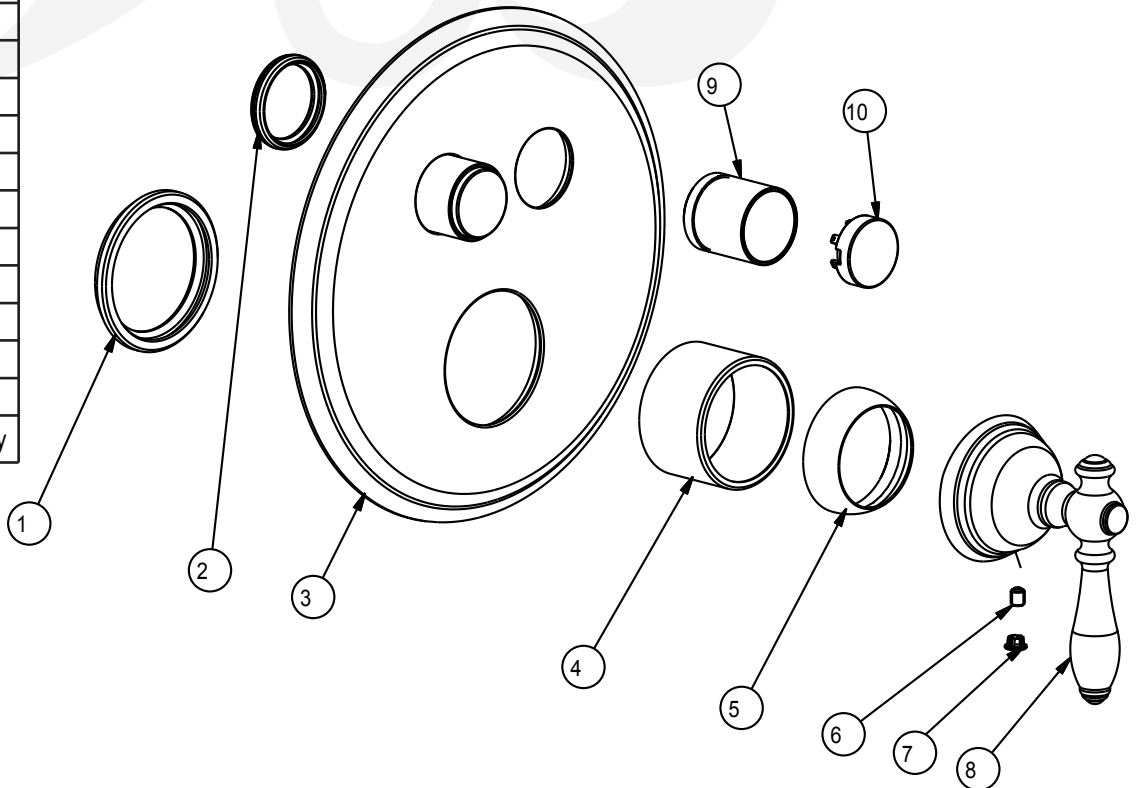

P3822101, P3822102, P3822103 - Push Button Shower Trim

Description

- Push button shower trim assembly
- Classic style face plate and handle
- Lever handle for temperature control
- Push buttons in matching finish
- All buttons can be pressed on simultaneously
- Use with rough-in valve - P3223199 SOLD SEPARATELY

Standards

• P3822101

Colors / Finishes

- P3822101 - Chrome
- P3822102 - PVD Satin Nickel
- P3822103 - Antique Bronze

**BREAK DOWN
Component Parts List**

NO.	Part Number	Quantity
10	CTCP0605	2
9	CTCB0988	2
8	CTHZ0525	1
7	CTCP0072	1
6	CTST0084	1
5	CTCB0185	1
4	CTCB0670	1
3	CTCB0992	1
2	CTWR0424	2
1	CTWR0356	1