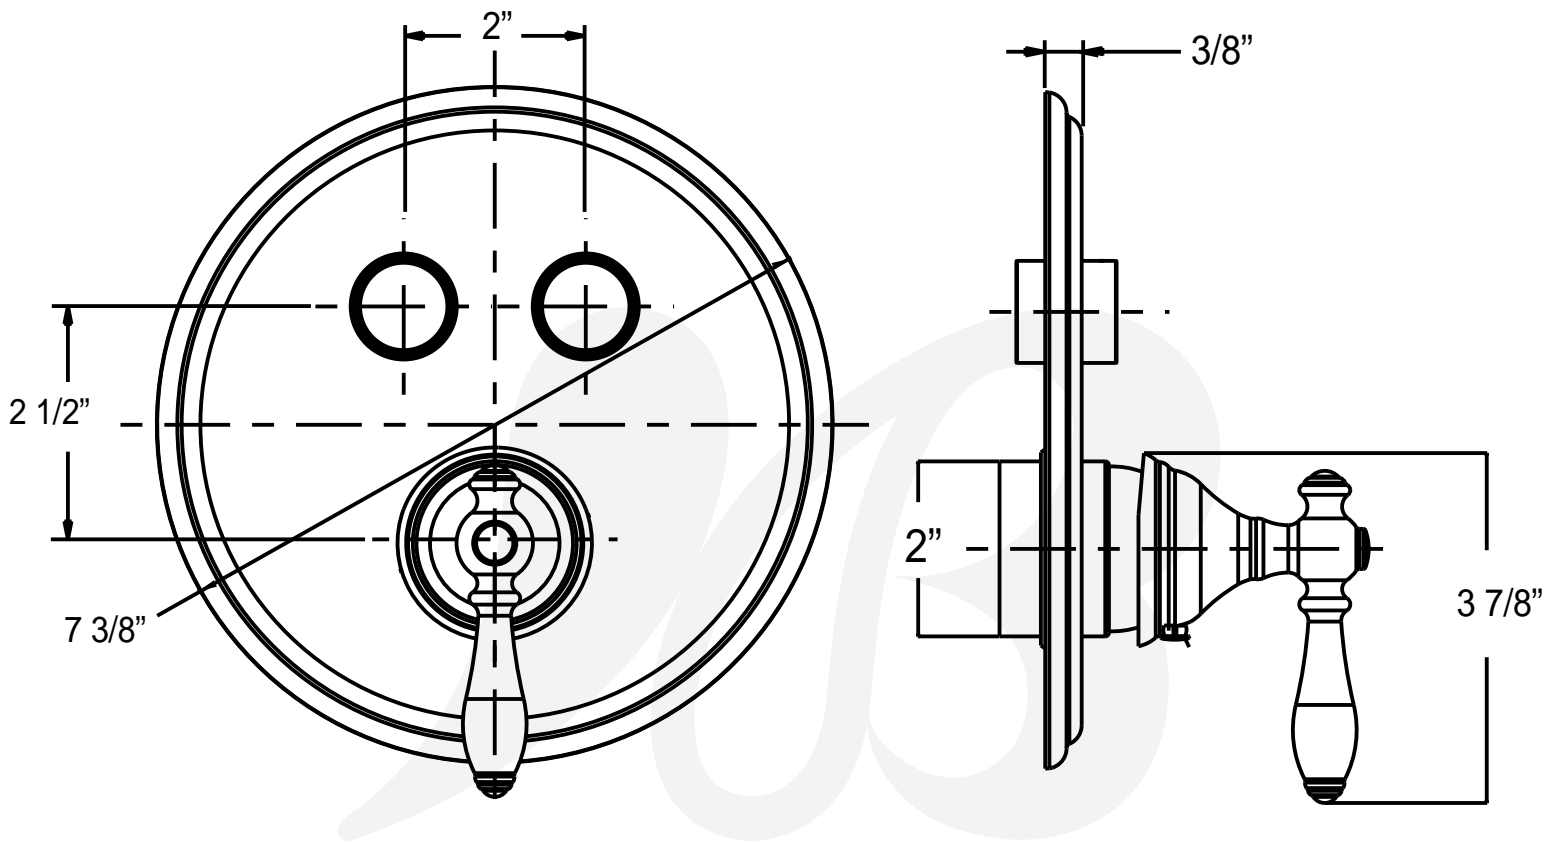

P3822101, P3822102, P3822103 - Push Button Shower Trim

Description

- Push button shower trim assembly
- Classic style face plate and handle
- Lever handle for temperature control
- Push buttons in matching finish
- All buttons can be pressed on simultaneously
- Use with rough-in valve - P3223199 SOLD SEPARATELY

Standards

• P3822101

Colors / Finishes

- P3822101 - Chrome
- P3822102 - PVD Satin Nickel
- P3822103 - Antique Bronze

**BREAK DOWN
Component Parts List**

NO.	Part Number	Quantity
10	CTCP0605	2
9	CTCB0988	2
8	CTHZ0525	1
7	CTCP0072	1
6	CTST0084	1
5	CTCB0185	1
4	CTCB0670	1
3	CTCB0992	1
2	CTWR0424	2
1	CTWR0356	1