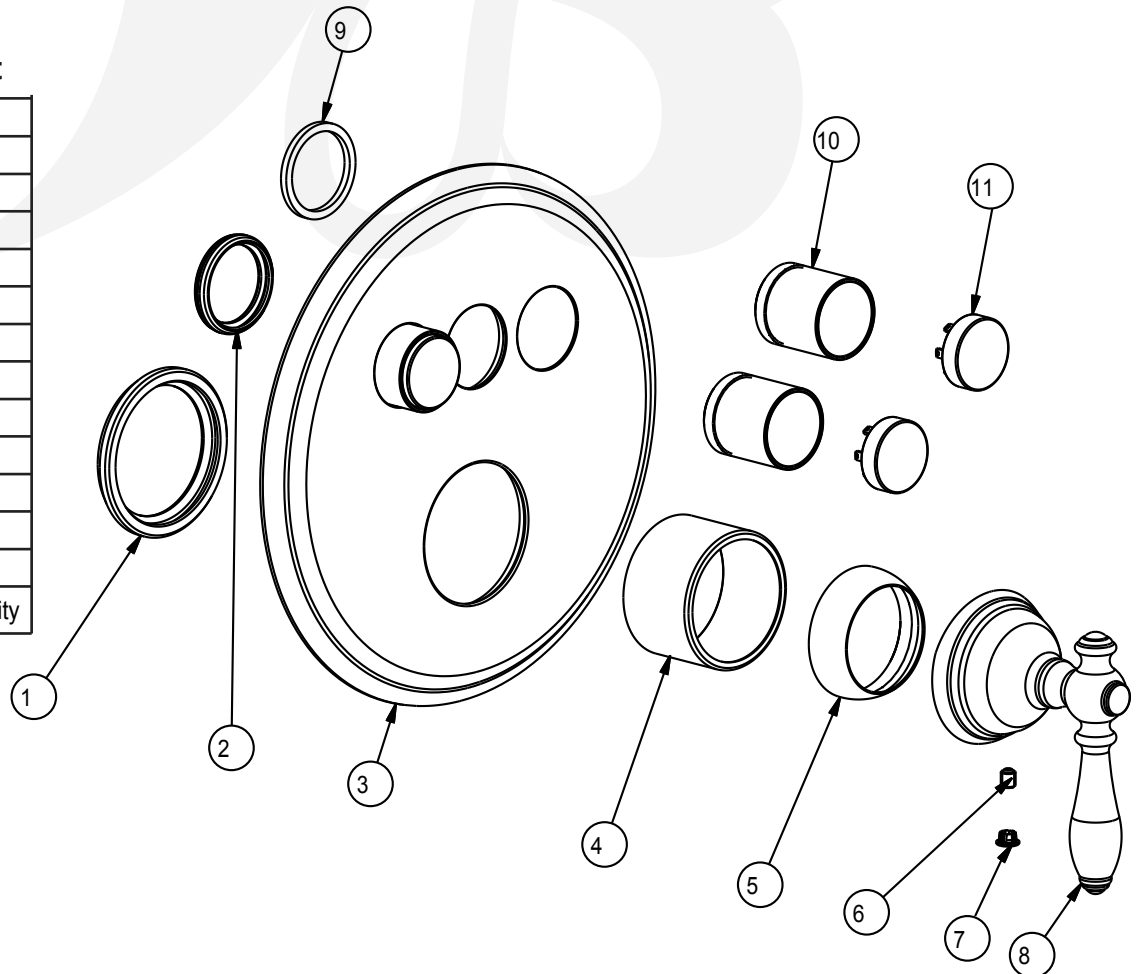

**P3922101, P3922102, P3922103 - Push button shower trim**

**Description**

- Push button shower trim assembly
- Classic styled face plate
- Lever handle for temperature control
- Push buttons in matching finish
- All buttons can be pressed on simultaneously but due to the valves flow restrictions it is not recommended to use them all at the same time.
- Use with rough-in valve - P3323199 SOLD SEPARATELY

**Standards**

• P3922101

**Colors / Finishes**

- P3922101 - Chrome
- P3922102 - PVD Satin Nickel
- P3922103 - Antique Bronze

**BREAK DOWN**  
**Component Parts List**

NO.	Part Number	Quantity
11	CTCP0605	3
10	CTCB0988	3
9	CTWP0317	2
8	CTHZ0525	1
7	CTCP0072	1
6	CTST0084	1
5	CTCB0185	1
4	CTCB0670	1
3	CTCB0993	1
2	CTWR0424	1
1	CTWR0356	1

Item Number	Type	Date
P3922101, P3922102, P3922103	Push Button Shower	4/22/2019