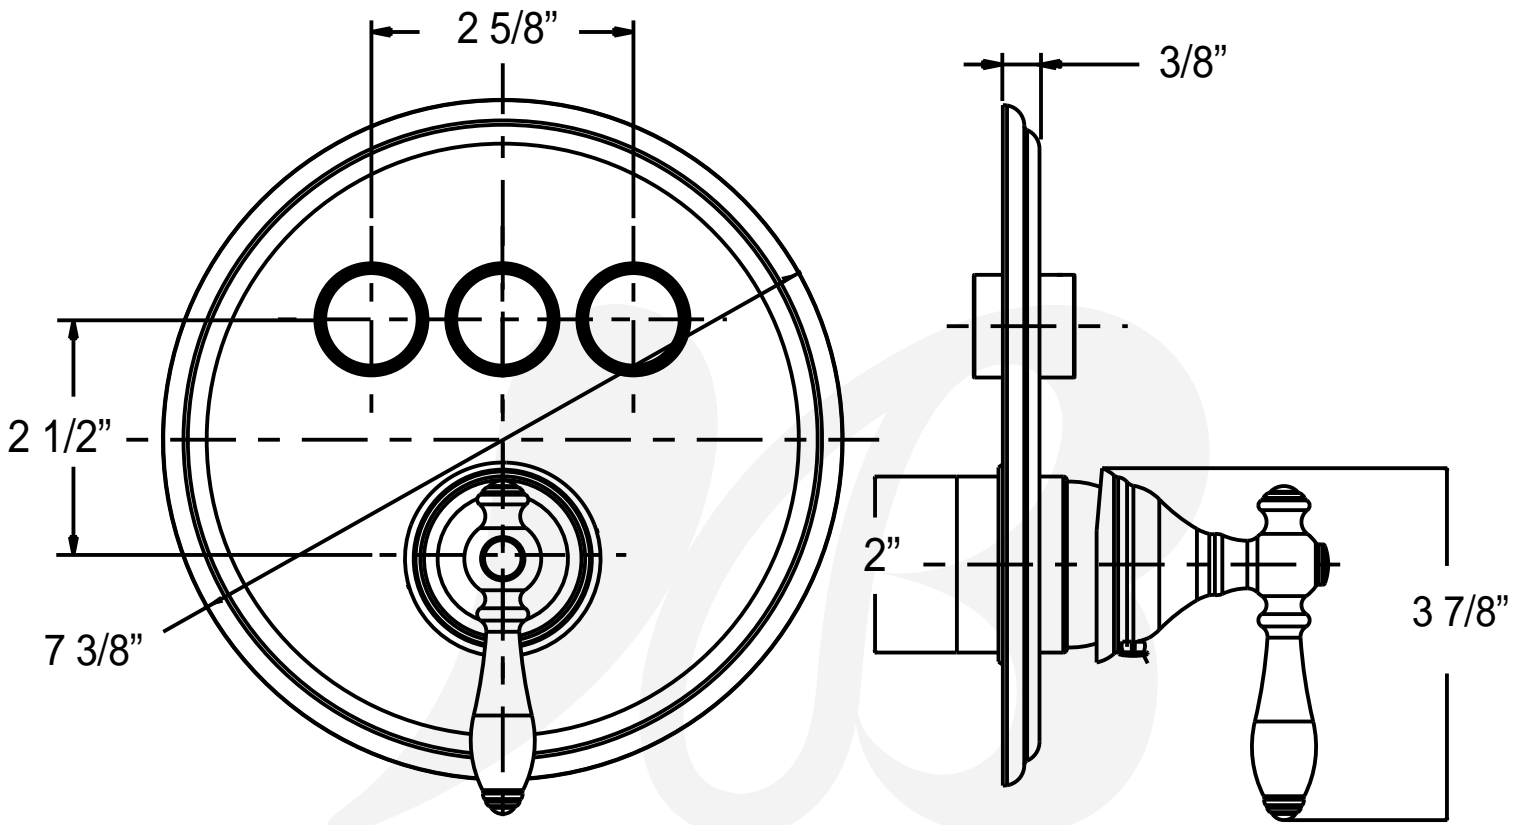

**P3922101, P3922102, P3922103 - Push button shower trim**

**Description**

- Push button shower trim assembly
- Classic styled face plate
- Lever handle for temperature control
- Push buttons in matching finish
- All buttons can be pressed on simultaneously but due to the valves flow restrictions it is not recommended to use them all at the same time.
- Use with rough-in valve - P3323199 SOLD SEPARATELY

**Standards**

• P3922101

**Colors / Finishes**

- P3922101 - Chrome
- P3922102 - PVD Satin Nickel
- P3922103 - Antique Bronze

**BREAK DOWN**  
**Component Parts List**

NO.	Part Number	Quantity
11	CTCP0605	3
10	CTCB0988	3
9	CTWP0317	2
8	CTHZ0525	1
7	CTCP0072	1
6	CTST0084	1
5	CTCB0185	1
4	CTCB0670	1
3	CTCB0993	1
2	CTWR0424	1
1	CTWR0356	1