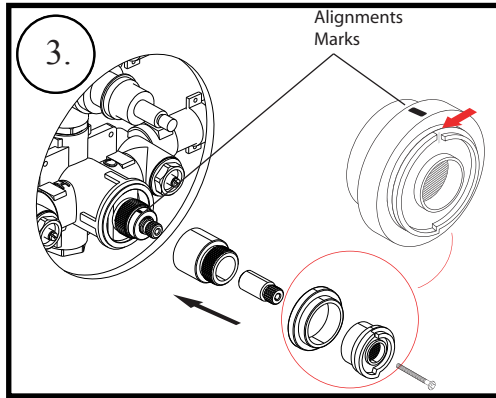

Huntington Brass Installation Instructions for: S6520301-1, S6520302-1 - Thermostatic Shower Package

Huntington Brass Installation Instructions for: S6520301, S6520302 - Thermostatic Shower Package