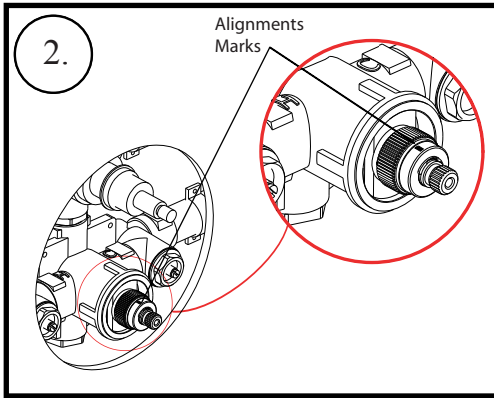

Huntington Brass Installation Instructions for: S6520301-1, S6520302-1 - Thermostatic Shower Package

Huntington Brass Installation Instructions for: S6520301, S6520302 - Thermostatic Shower Package