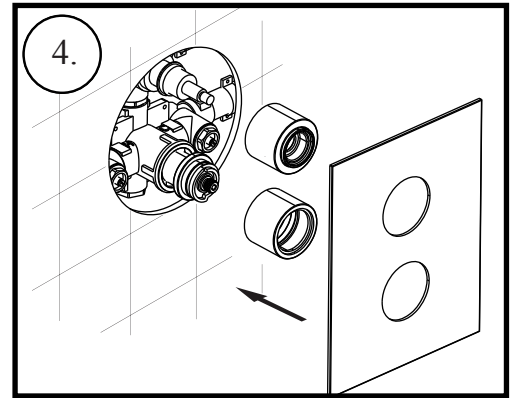

Huntington Brass Installation Instructions for: S6520301-1, S6520302-1 - Thermostatic Shower Package

Huntington Brass Installation Instructions for: S6520301, S6520302 - Thermostatic Shower Package