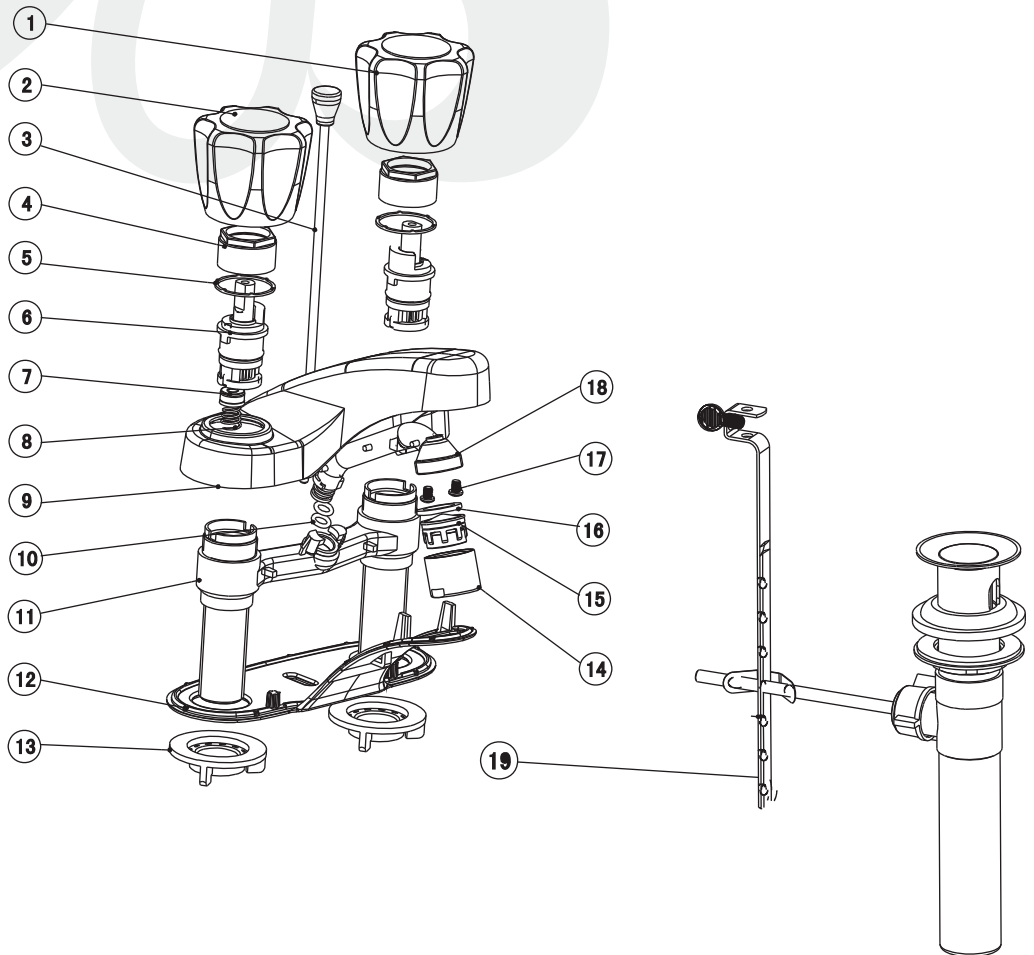

W4310001-1

Description

- Twin acrylic handles
- "Reliaflo" 4" center set lavatory faucet
- Zinc die cast housing
- 90 deg turn washer-less cartridges
- Brass pop-up assembly
- 1/2" NPS connections
- 1.2 GPM ASME Compliant

**BREAK DOWN
Component Parts List**

| NO. | Part No | Qty |
|-----|----------|-----|
| 01 | ATBH0070 | 1 |
| 02 | ATBH0071 | 1 |
| 03 | ATBM0022 | 1 |
| 04 | CTNZ0004 | 2 |
| 05 | CTWP0075 | 2 |
| 06 | ATBA0125 | 2 |
| 07 | CTWR0304 | 2 |
| 08 | CTBT0079 | 2 |
| 09 | CTCZ0157 | 1 |
| 10 | CTRR0066 | 2 |
| 11 | ATBY0183 | 1 |
| 12 | CTCP0365 | 1 |
| 13 | CTNP0011 | 2 |
| 14 | CTXB0071 | 1 |
| 15 | ATBX0040 | 1 |
| 16 | CTWR0021 | 1 |
| 17 | CTST1000 | 2 |
| 18 | CTPP0036 | 1 |
| 19 | ATAA0067 | 1 |

| Item Number | Type | Date |
|-------------|------------|-----------|
| W4310001-1 | Center Set | 12/9/2015 |