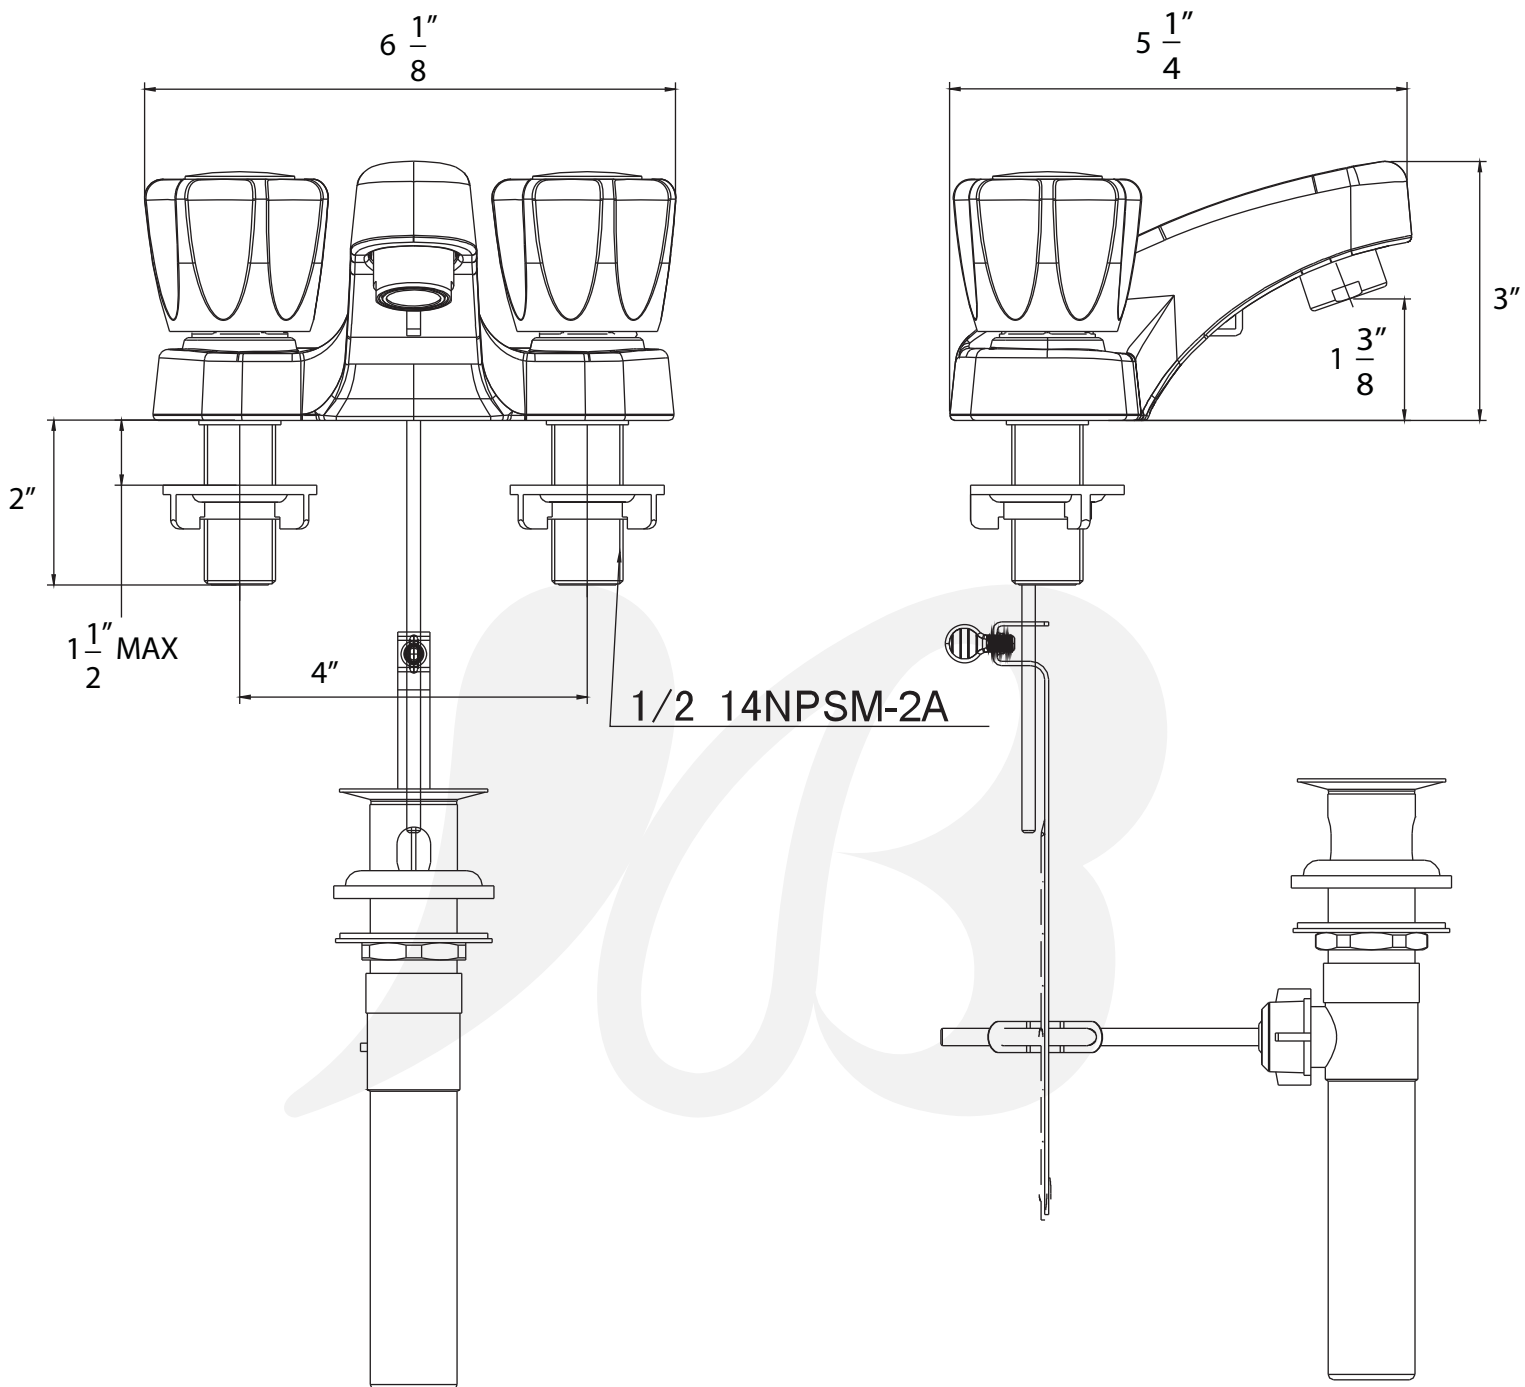

W4310001-1

Description

- Twin acrylic handles
- "Reliaflo" 4" center set lavatory faucet
- Zinc die cast housing
- 90 deg turn washer-less cartridges
- Brass pop-up assembly
- 1/2" NPS connections
- 1.2 GPM ASME Compliant

Standards

- Complies with IAPMO UPC/cUPC
- California AB1953 compliant
- NSF - 61-9 tested and compliant
- CALGreen compliant
- EPA WaterSense Certified by IAPMO R&T

• W4310001-1

Colors / Finishes

W4310001-1 - Chrome

**BREAK DOWN
Component Parts List**

| NO. | Part No | Qty |
|-----|----------|-----|
| 01 | ATBH0070 | 1 |
| 02 | ATBH0071 | 1 |
| 03 | ATBM0022 | 1 |
| 04 | CTNZ0004 | 2 |
| 05 | CTWP0075 | 2 |
| 06 | ATBA0125 | 2 |
| 07 | CTWR0304 | 2 |
| 08 | CTBT0079 | 2 |
| 09 | CTCZ0157 | 1 |
| 10 | CTRR0066 | 2 |
| 11 | ATBY0183 | 1 |
| 12 | CTCP0365 | 1 |
| 13 | CTNP0011 | 2 |
| 14 | CTXB0071 | 1 |
| 15 | ATBX0040 | 1 |
| 16 | CTWR0021 | 1 |
| 17 | CTST1000 | 2 |
| 18 | CTPP0036 | 1 |
| 19 | ATAA0067 | 1 |

| Item Number | Type | Date |
|-------------|------------|-----------|
| W4310001-1 | Center Set | 12/9/2015 |