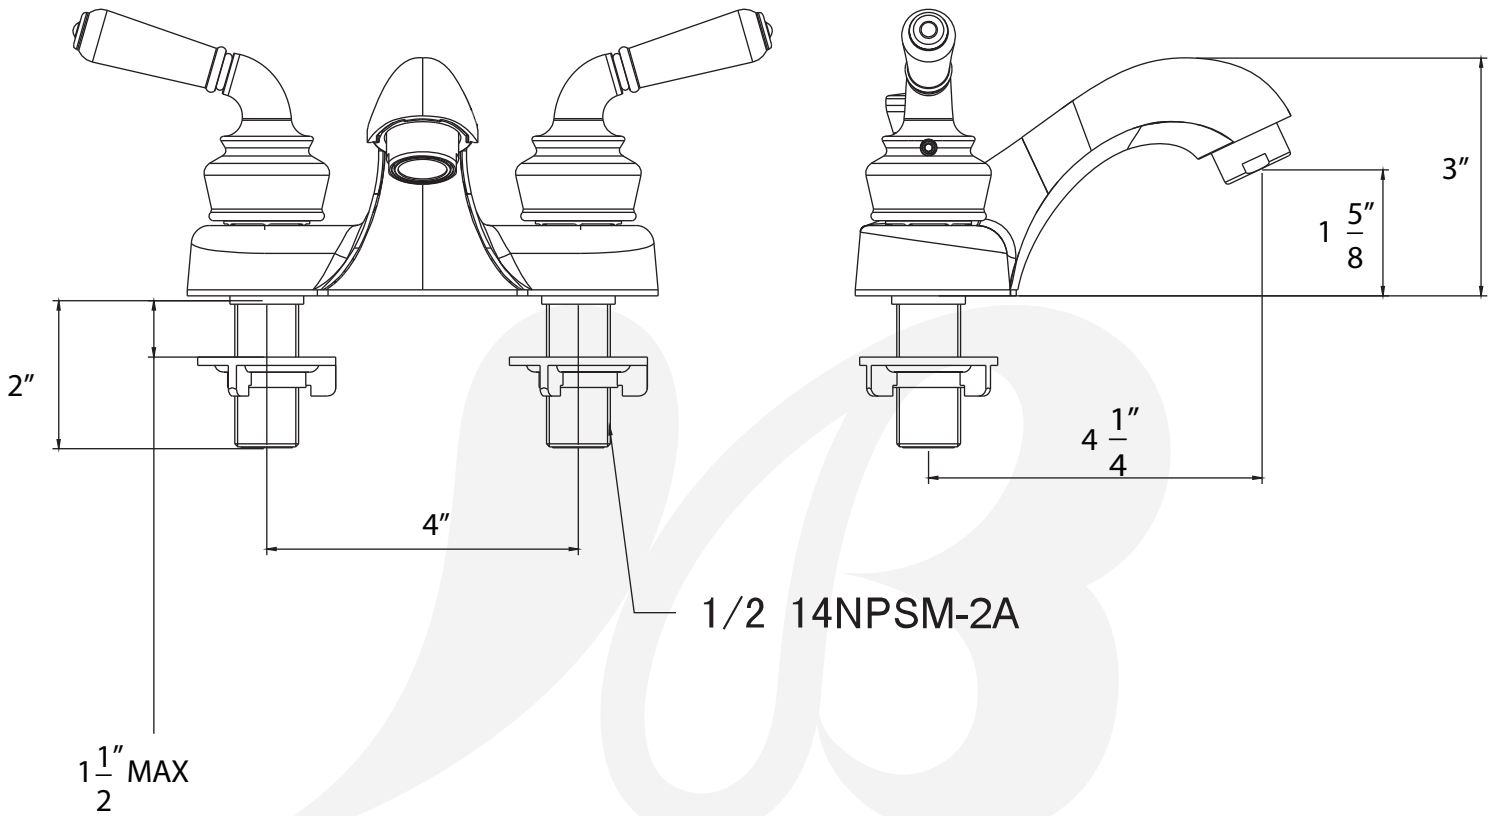

W4320601-2, W4320602-2, W4320601-2 - Center Set Faucet

Description

- CYPRESS 4" center set lavatory faucet
- Zinc die cast housing
- 90 Degree ceramic disc cartridges
- 50-50 pop-up
- 1/2" NPS connections
- 1.2 GPM ASME Compliant

• W4320601-2

Colors / Finishes

- W4320601-2 - Chrome
- W4320602-2 - PVD Satin Nickel
- W4320603-2 - Antique Bronze

**BREAK DOWN
Component Parts List**

NO.	Part No	Qty
01	CTRR0155-XR	1
02	CTHP0035	2
03	CTCZ0183	1
04	CTWP0075	2
05	ATBA0128	1
06	CTST1000	2
07	CTRR0066	2
08	ATBY0184	1
09	CTKP0131	1
10	CTNP0011	2
11	CTCP0377	1
12	CTXB0063	1
13	ATBX0037	1
14	CTWR0021	1
15	CTPP0035	1
16	CTCZ0180	1
17	ATBA0127	1
18	CTNZ0004	2
19	CTST0117	2
20	CTCZ0182	1
21	CTRR0155-XD	1
22	ATBM0022	1
23	ATAA0067	1