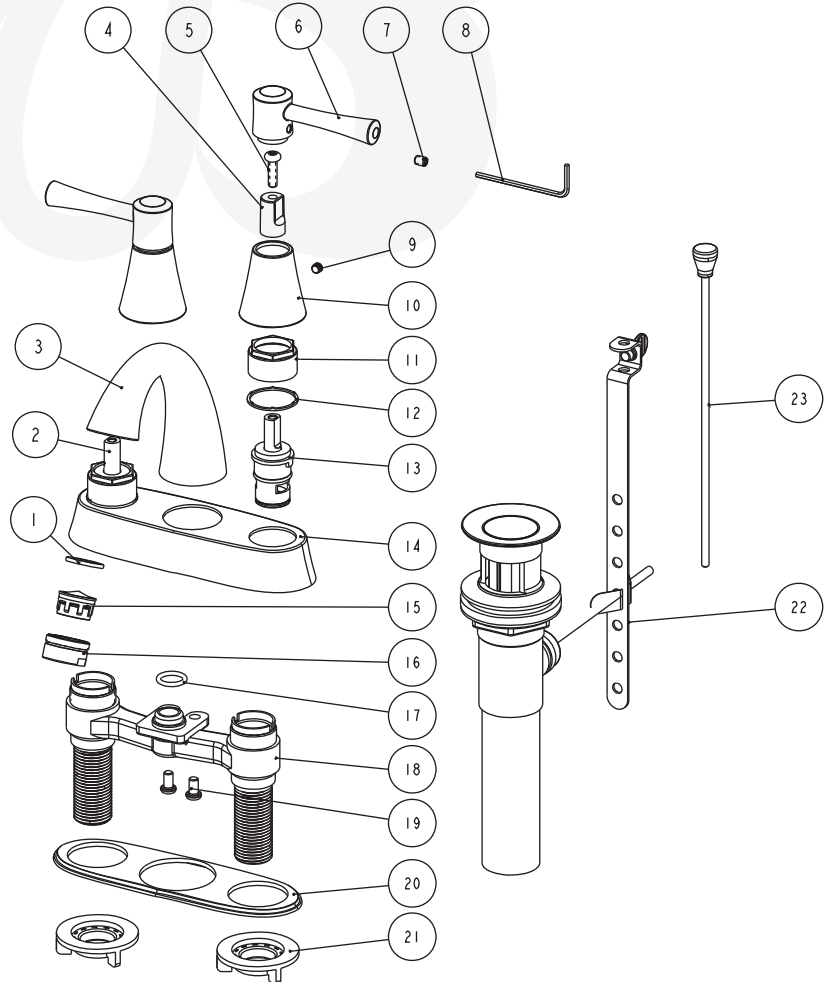

**W4420101-1, W4420102-1 - 4" Center Set Faucet**

**Description**

- 4" center set lavatory faucet
- CARMEL metal lever handles
- Cast brass spout
- 90 Degree turn ceramic disc cartridges
- Brass pop-up
- 1/2" NPS connections
- 1.2 GPM ASME Compliant

**Standards**

- Complies with IAPMO UPC/cUPC
- California AB1953 compliant
- NSF - 61-9 tested and compliant
- ADA Accessibility Guidelines for Buildings and Facilities - 4.27.4 Controls and Mechanisms
- CALGreen compliant
- EPA WaterSense Certified by IAPMO R&T

• W4420101-1

**Colors / Finishes**

- W4420101-1 - Chrome
- W4420101-1 - PVD Satin Nickel

**BREAK DOWN  
Component Parts List**

NO.	Part No	Qty
01	CTWR0021	1
02	ATBA0128	1
03	CTFN0009	1
04	CTCP0382	2
05	CTST0057	2
06	CTHZ0315	2
07	CTST0117	2
08	CTQT0002	1
09	CTST0084	2
10	CTCZ0199	2
11	CTNZ0004	2
12	CTWP0075	2
13	ATBA0127	1
14	CTCZ0159	1
15	ATBX0040	1
16	CTXB0053	1
17	CTRR0095	1
18	ATBY0187	1
19	CTST0010	2
20	CTKP0127	1
21	CTNP0011	2
22	ATAA0067	1
23	ATBM0022	1

Item Number	Type	Date
W4420101-1, W4420102-1	Center Set	2-3-2016