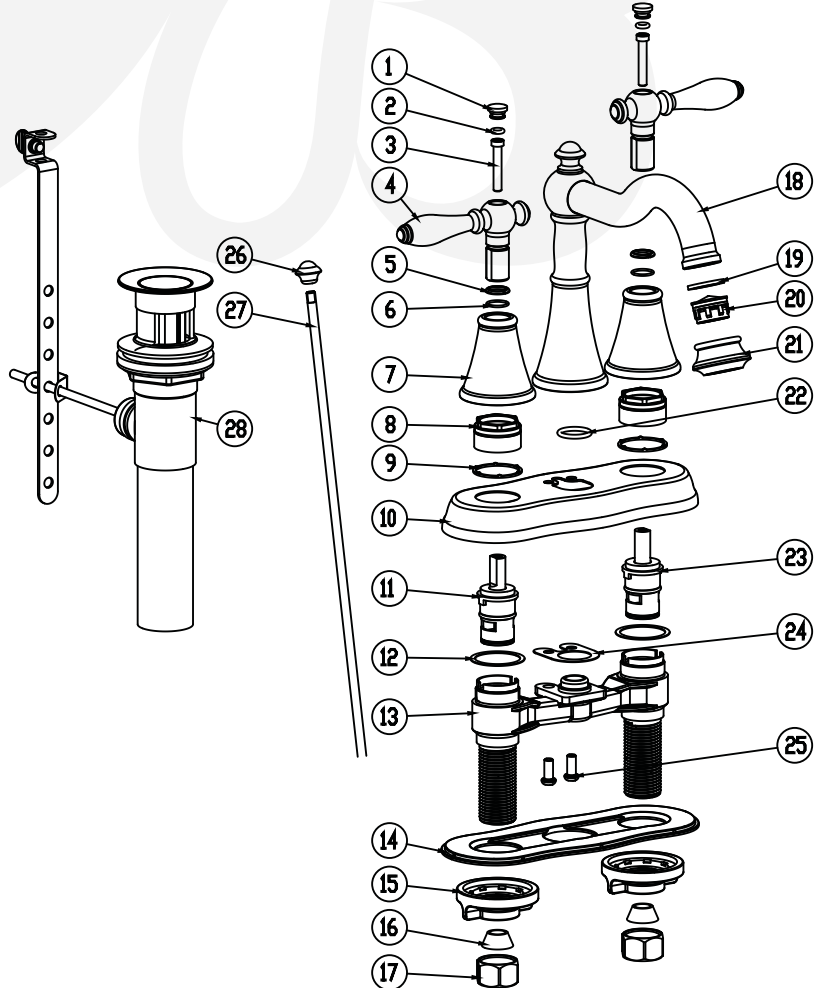

W4461201-1, W4461202-1, W4461203-1 - Sherington 4" Center Set

Description

- 4" center set lavatory faucet
- 90 Degree turn ceramic disc cartridges
- Brass pop-up
- 1/2" NPS connections
- 1.5 GPM ASME compliant

Colors / Finishes

- W4461201-1 - Chrome
- W4461202-1 - PVD Satin Nickel
- W4461203-1 - Antique Bronze

• W4461201-1

BREAK DOWN

Component Parts List

28	POP-UP	1
27	PULL ROD	1
26	PULL KNOB	1
25	SCREW	2
24	WASHER	1
23	CARTRIDGE	1
22	O-RING	1
21	AERATOR COVER	1
20	AERATOR	1
19	GASKET	1
18	SPOUT	1
17	NUT	2
16	GASKET	2
15	LOCK NUT	2
14	GASKET	2
13	BODY	1
12	WASHER	2
11	CARTRIDGE	1
10	COVER	1
9	WASHER	2
8	NUT	2
7	ESCUTCHEON	2
6	O-RING	2
5	C-RING	2
4	HANDLE	2
3	SCREW	2
2	O-RING	2
1	CAP	2
N/L	Part Description	Quantity