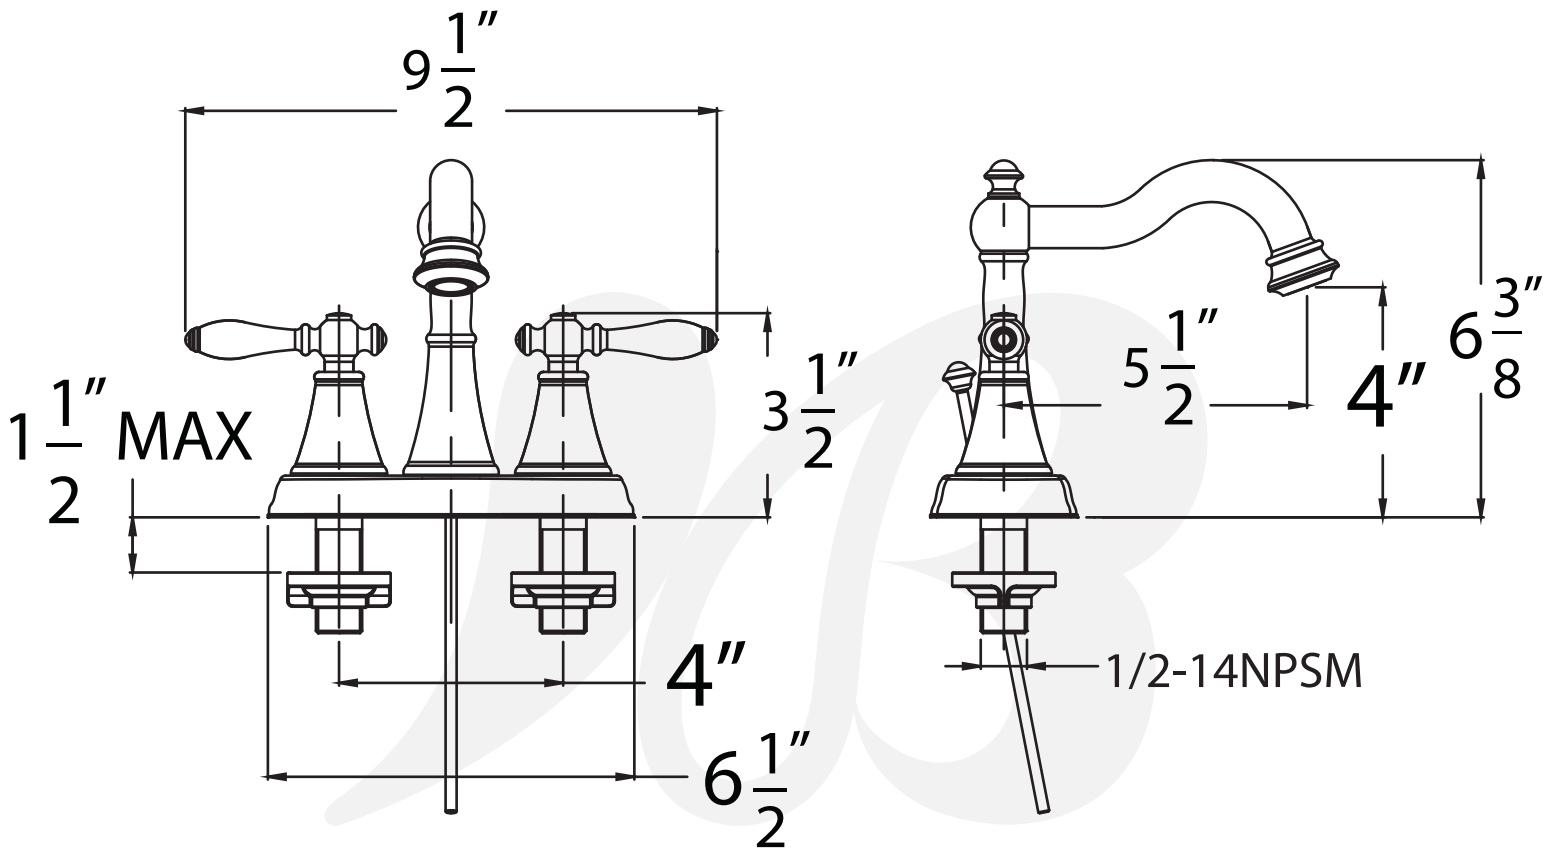

W4461201-1, W4461202-1, W4461203-1 - Sherington 4" Center Set

Description

- 4" center set lavatory faucet
- 90 Degree turn ceramic disc cartridges
- Brass pop-up
- 1/2" NPS connections
- 1.5 GPM ASME compliant

Colors / Finishes

- W4461201-1 - Chrome
- W4461202-1 - PVD Satin Nickel
- W4461203-1 - Antique Bronze

• W4461201-1

BREAK DOWN

Component Parts List

28	POP-UP	1
27	PULL ROD	1
26	PULL KNOB	1
25	SCREW	2
24	WASHER	1
23	CARTRIDGE	1
22	O-RING	1
21	AERATOR COVER	1
20	AERATOR	1
19	GASKET	1
18	SPOUT	1
17	NUT	2
16	GASKET	2
15	LOCK NUT	2
14	GASKET	2
13	BODY	1
12	WASHER	2
11	CARTRIDGE	1
10	COVER	1
9	WASHER	2
8	NUT	2
7	ESCUTCHEON	2
6	O-RING	2
5	C-RING	2
4	HANDLE	2
3	SCREW	2
2	O-RING	2
1	CAP	2
N/L	Part Description	Quantity