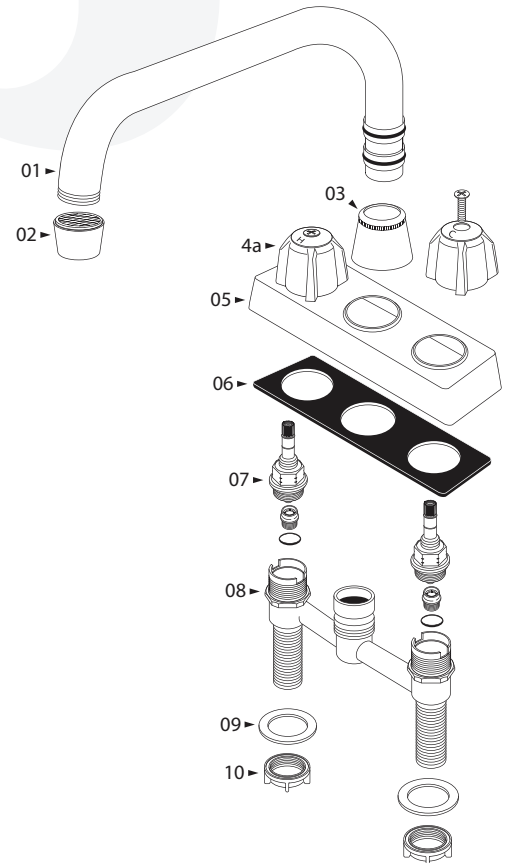

**W9510501-20 - Laundry Faucet**

**Description**

- 4" center bar faucet
- Zinc die cast housing w/ brass water way
- Price Pfister® interchangeable compression stems
- 1/2" IPS pipe shanks
- 1.2 GPM @ 60 PSI

• W9510501-20

**Standards**

- NSF - 61-9 tested and approved
- LAUNDRY USE ONLY, NOT INTENDED FOR DRINKING

**Colors / Finishes**

W9510501-20 - Chrome

**BREAK DOWN  
Component Parts List**

#	PART NAME	QTY
1	AERATOR	1
2	SPOUT	1
3	BRASS HEX NUT	1
4a	MATEL HANDLE	2
4b	BLADE HANDLE	2
4c	ACRYLIC HANDLE	2
5	BODY	1
6	DECK PLATE	2
7	CARTRIDGE	1
8	BRASS BODY / WATER WAY	1
9	RUBBER WASHER	2
10	WING NUT	2

# SPECIFIED MODEL - Handle Option

		
Handle 1002-1C(H)	Handle 1002-2C(H)	Blade Handle 1234-01(C/H)

Item Number	Type	Date
W9510501-20	Laundry	03/23/2016