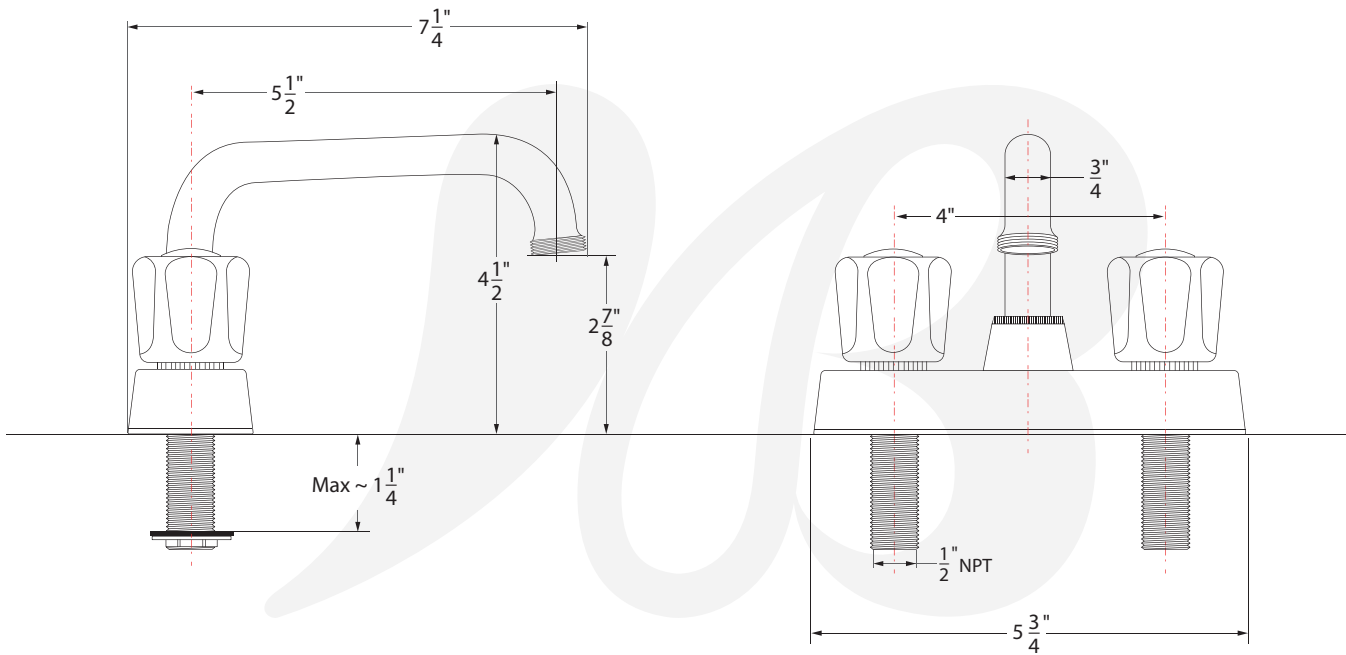

**W9510501-20 - Laundry Faucet**

**Description**

- 4" center bar faucet
- Zinc die cast housing w/ brass water way
- Price Pfister® interchangeable compression stems
- 1/2" IPS pipe shanks
- 1.2 GPM @ 60 PSI

• W9510501-20

**Standards**

- NSF - 61-9 tested and approved
- LAUNDRY USE ONLY, NOT INTENDED FOR DRINKING

**Colors / Finishes**

W9510501-20 - Chrome

**BREAK DOWN  
Component Parts List**

#	PART NAME	QTY
1	AERATOR	1
2	SPOUT	1
3	BRASS HEX NUT	1
4a	MATEL HANDLE	2
4b	BLADE HANDLE	2
4c	ACRYLIC HANDLE	2
5	BODY	1
6	DECK PLATE	2
7	CARTRIDGE	1
8	BRASS BODY / WATER WAY	1
9	RUBBER WASHER	2
10	WING NUT	2

# SPECIFIED MODEL - Handle Option

		
Handle 1002-1C(H)	Handle 1002-2C(H)	Blade Handle 1234-01(C/H)

Item Number	Type	Date
W9510501-20	Laundry	03/23/2016