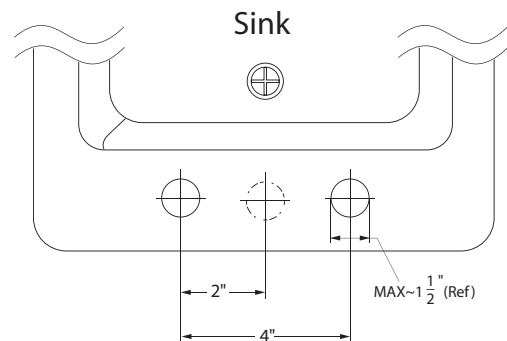

**W9510501-20 - Laundry Faucet**

**Description**

- 4" center bar faucet
- Zinc die cast housing w/ brass water way
- Price Pfister® interchangeable compression stems
- 1/2" IPS pipe shanks
- 1.2 GPM @ 60 PSI

• W9510501-20

**Standards**

- NSF - 61-9 tested and approved
- LAUNDRY USE ONLY, NOT INTENDED FOR DRINKING

**Colors / Finishes**

W9510501-20 - Chrome

**BREAK DOWN  
Component Parts List**

#	PART NAME	QTY
1	AERATOR	1
2	SPOUT	1
3	BRASS HEX NUT	1
4a	MATEL HANDLE	2
4b	BLADE HANDLE	2
4c	ACRYLIC HANDLE	2
5	BODY	1
6	DECK PLATE	2
7	CARTRIDGE	1
8	BRASS BODY / WATER WAY	1
9	RUBBER WASHER	2
10	WING NUT	2

# SPECIFIED MODEL - Handle Option

		
Handle 1002-1C(H)	Handle 1002-2C(H)	Blade Handle 1234-01(C/H)

Item Number	Type	Date
W9510501-20	Laundry	03/23/2016